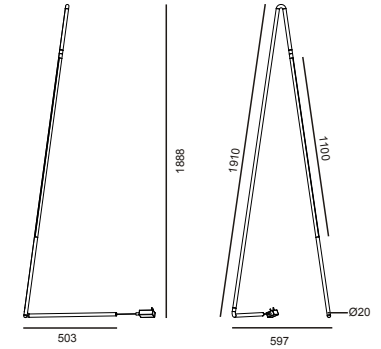

公众号
WeChat

官网
Website

FLUA®
PERFORM YOUR LIGHT

Installation Instruction

MODEL: STAND SENSOR
CODING: 442219TD
POWER: 25.4W
INPUT: 100-240V, 50/60Hz