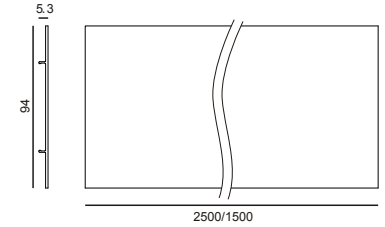

- Eventuali alterazioni o modifiche dell'apparecchio renderanno nulla la garanzia. Il produttore è libero di cambiare il design, le specifiche tecniche e le istruzioni di montaggio.

EN

SAFETY INSTRUCTIONS

- The appliance should be installed, connected and tested by qualified electrician, and in accordance with local regulations.

- Turn off the power supply before installation or maintenance of the appliance, and make sure that the cables will not be squeezed or damaged by sharp edges.

- The appliance should not be covered by insulation blankets or similar materials.

- Clean the appliance with a soft cloth and a standard PH neutral detergent. Stainless steel surfaces should be maintained regularly.

- Misuse of, or changes to the appliance shall nullify the guarantee. The manufacturer is free to change the design, specifications and instructions for assembly.

FLUA S. R. L.
BASTIONI DI PORTA VOLTA 7,
MILANO, ITALY CAP 20121
TEL: +39-3927778888
FAX: +39-0236728301
E-MAIL: INFO@FLUA.COM
WWW.FLUA.COM

CN

安全指导

- 产品应在专业作业人员的指导下进行安装、连接和测试,并符合当地安规。

- 产品进行安装或维修时,需关掉所有电源,并保证电线无任何挤压或破坏。

- 灯具表面不能被隔热棉或其他类似物料覆盖。

- 用于净柔软的布和标准的中性清洁剂来清洁产品表面,不锈钢表面需定期维护。

- 滥用,或更改产品,则保质期无效,制造商有权更改设计、规格和安装说明。

甫洛中国运营中心
深圳宝安宗泰文创产业园B11栋
服务热线: 400-0750-678
邮箱: INFO@FLUA.COM
(如对安装或售后有疑问, 欢迎致电)

FLUA®
PERFORM YOUR LIGHT

Installation Instruction

MODEL: PROFILE SQ