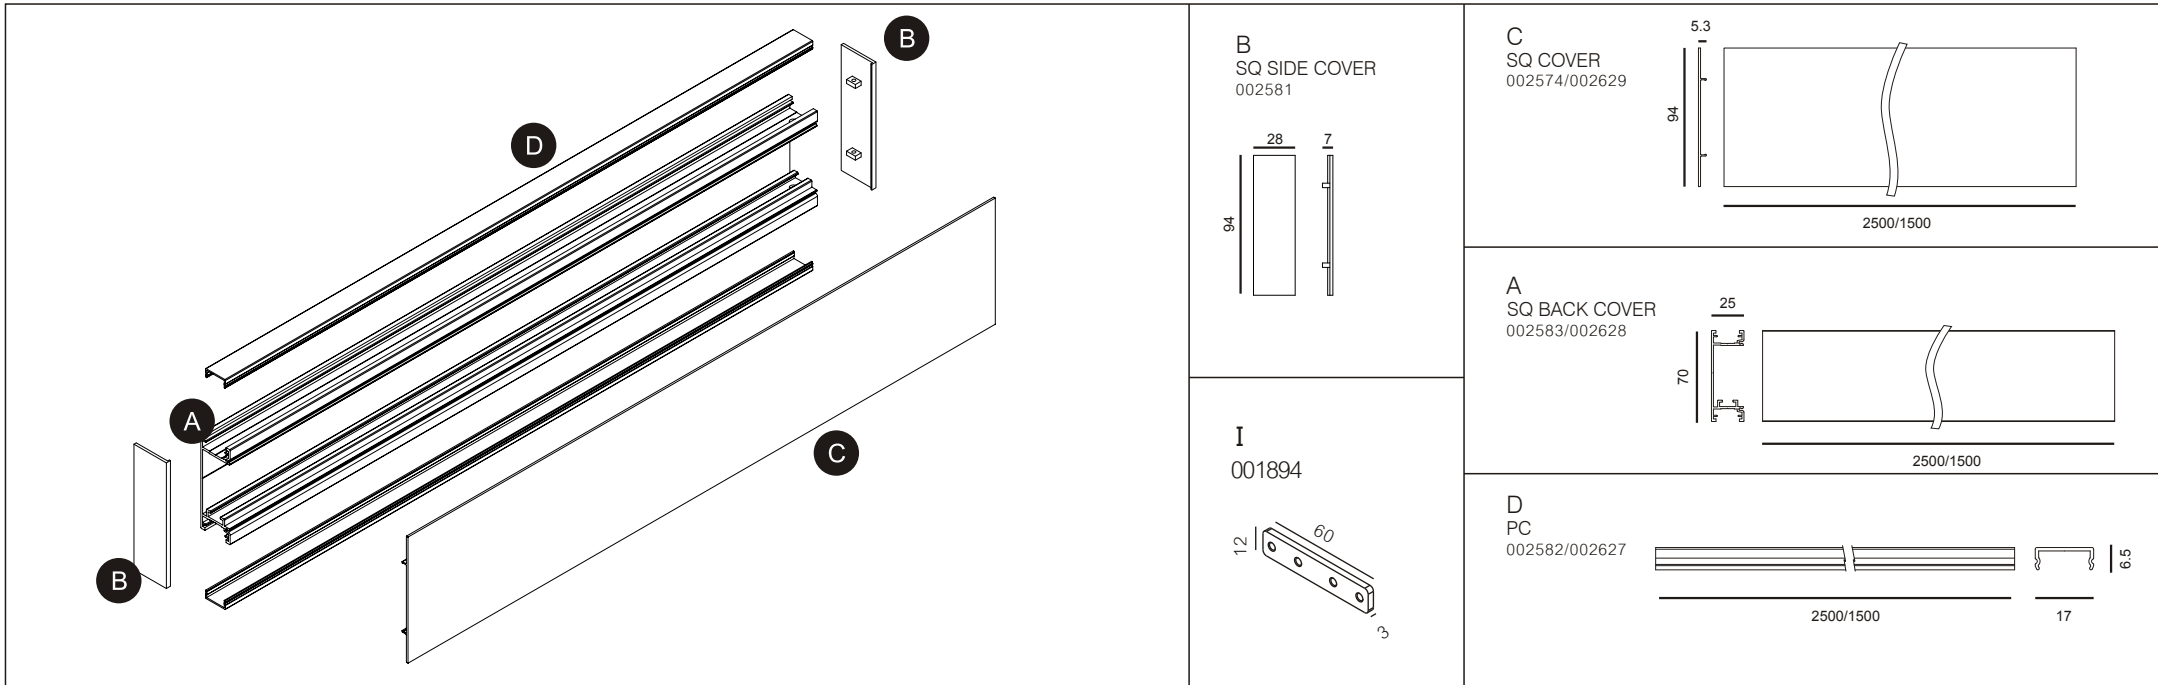

### LED STRIP

**FLUA-CV1-120** 002936

LEDs/meter: 120 x SMD LED/m  
 Size / Cutting unit: 5000\*8\*2mm / DIVIDABLE PER 100mm  
 Power/meter: 14.4W/m  
 Lumen output/meter: 1440Lm/m  
 Voltage input: 24Vdc  
 Color temperature:  2700K  3000K  4000K  5000K  6000K  
 Color Rendering Index: 80  
 Ingress protection: IP33

### LED STRIP OPTIONS:

001514  
SET OF 5 PCS

001517  
SET OF 2 PCS

JVH-24040PL/JVH-24060PL

(On Request)

Model No.	Power	Output	FLUA-CV1-120
JVH-24040PL	40W	24Vdc 1.67A	max. 2.5 meter
JVH-24060PL	60W	24Vdc 2.5A	max. 4 meter