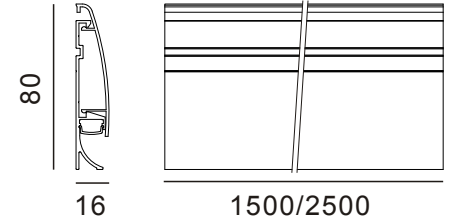

- Eventuali alterazioni o modifiche dell'apparecchio renderanno nulla la garanzia. Il produttore è libero di cambiare il design, le specifiche tecniche e le istruzioni di montaggio.

EN

SAFETY INSTRUCTIONS

- The appliance should be installed, connected and tested by qualified electrician, and in accordance with local regulations.

- Turn off the power supply before installation or maintenance of the appliance, and make sure that the cables will not be squeezed or damaged by sharp edges.

- The appliance should not be covered by insulation blankets or similar materials.

- Clean the appliance with a soft cloth and a standard PH neutral detergent. Stainless steel surfaces should be maintained regularly.

- Misuse of, or changes to the appliance shall nullify the guarantee. The manufacturer is free to change the design, specifications and instructions for assembly.

FLUA S. R. L.
BASTIONI DI PORTA VOLTA 7,
MILANO, ITALY CAP 20121
TEL: +39-3927778888
FAX: +39-0236728301
E-MAIL: INFO@FLUA.COM
WWW.FLUA.COM

CN

安全指导

- 产品应在专业作业人员的指导下进行安装、连接和测试,并符合当地法规。

- 产品进行安装或维修时,需关掉所有电源,并保证电线无任何挤压或破坏。

- 灯具表面不能被隔热棉或其他类似物料覆盖。

- 用于净柔软的布和标准的中性清洁剂来清洁产品表面,不锈钢表面需定期维护。

- 滥用,或更改产品,则保质期无效,制造商有权更改设计、规格和安装说明。

甫洛中国运营中心
深圳宝安宗泰文创产业园B11栋
服务热线: 400-0750-678
邮箱: INFO@FLUA.COM
(如对安装或售后有疑问, 欢迎致电)

FLUA®
PERFORM YOUR LIGHT