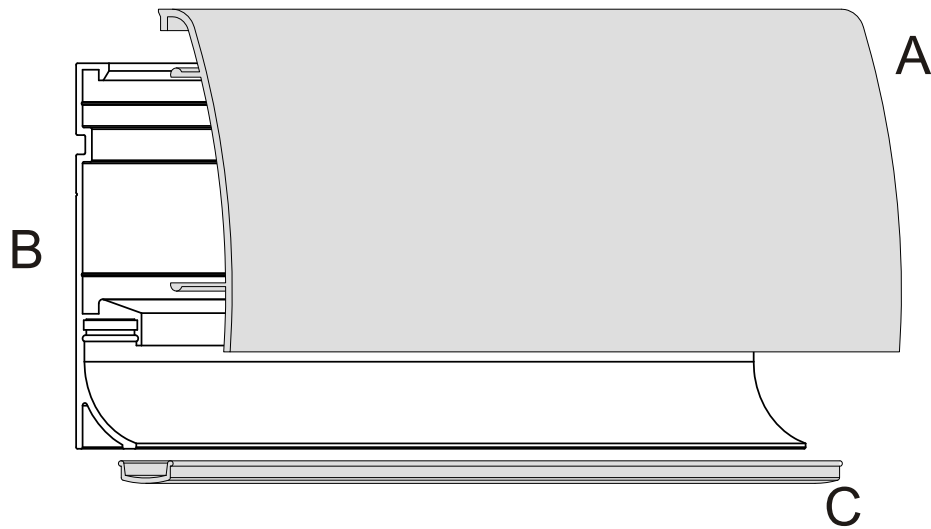

公众号
WeChat

官网
Website

FLUA®
PERFORM YOUR LIGHT

Installation Instruction

MODEL: PROFILE FL ON

LED STRIP

FLUA-CV1-120

002933

- LEDs/meter: 120 x SMD LED/m
- Size / Cutting unit: 5000*8*2mm / DIVIDABLE PER 50mm
- Power/meter: 9.6W/m
- Lumen output/meter: 960Lm/m
- Voltage input: 24Vdc
- Color temperature: 2700K 3000K 4000K 5000K 6000K
- Color Rendering Index: 80
- Ingress protection: IP67