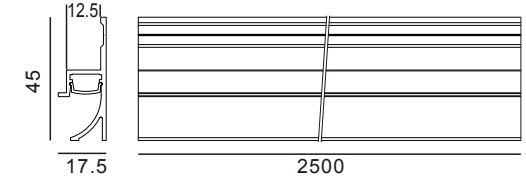

- Eventuali alterazioni o modifiche dell'apparecchio renderanno nulla la garanzia. Il produttore è libero di cambiare il design, le specifiche tecniche e le istruzioni di montaggio.

EN

SAFETY INSTRUCTIONS

- The appliance should be installed, connected and tested by qualified electrician, and in accordance with local regulations.

- Turn off the power supply before installation or maintenance of the appliance, and make sure that the cables will not be squeezed or damaged by sharp edges.

- The appliance should not be covered by insulation blankets or similar materials.

- Clean the appliance with a soft cloth and a standard PH neutral detergent. Stainless steel surfaces should be maintained regularly.

- Misuse of, or changes to the appliance shall nullify the guarantee. The manufacturer is free to change the design, specifications and instructions for assembly.

FLUA S. R. L.
BASTIONI DI PORTA VOLTA 7,
MILANO, ITALY CAP 20121
TEL: +39-3927778888
FAX: +39-0236728301
E-MAIL: INFO@FLUA.COM
WWW.FLUA.COM

CN

安全指导

- 产品应在专业作业人员的指导下进行安装、连接和测试,并符合当地安规。

- 产品进行安装或维修时,需关掉所有电源,并保证电线无任何挤压或破坏。

- 灯具表面不能被隔热棉或其他类似物料覆盖。

- 用于净柔软的布和标准的中性清洁剂来清洁产品表面,不锈钢表面需定期维护。

- 滥用,或更改产品,则保质期无效,制造商有权更改设计、规格和安装说明。

甫洛中国运营中心
深圳宝安宗泰文创产业园B11栋
服务热线: 400-0750-678
邮箱: INFO@FLUA.COM
(如对安装或售后有疑问, 欢迎致电)

FLUA®
PERFORM YOUR LIGHT

Installation Instruction

MODEL: PROFILE FL IN 2500