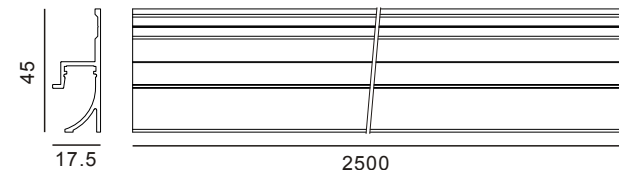

公众号
WeChat

官网
Website

FLUA®
PERFORM YOUR LIGHT

Installation Instruction

MODEL: PROFILE FL IN 2500

A
PROFILE FL IN
003014

B
PROFILE FL PC 1500/2500
002928/002944

LED STRIP

FLUA-CV1-120

002933

- LEDs/meter: 120 x SMD LED/m
- Size / Cutting unit: 5000*8*2mm / DIVIDABLE PER 50mm
- Power/meter: 9.6W/m
- Lumen output/meter: 960Lm/m
- Voltage input: 24Vdc
- Color temperature: 2700 K 3000 K 4000 K 5000 K 6000 K
- Color Rendering Index: 80
- Ingress protection: IP67