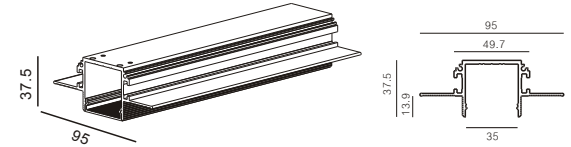

- Eventuali alterazioni o modifiche dell'apparecchio renderanno nulla la garanzia. Il produttore è libero di cambiare il design, le specifiche tecniche e le istruzioni di montaggio.

EN

SAFETY INSTRUCTIONS

- The appliance should be installed, connected and tested by qualified electrician, and in accordance with local regulations.

- Turn off the power supply before installation or maintenance of the appliance, and make sure that the cables will not be squeezed or damaged by sharp edges.

- The appliance should not be covered by insulation blankets or similar materials.

- Clean the appliance with a soft cloth and a standard PH neutral detergent. Stainless steel surfaces should be maintained regularly.

- Misuse of, or changes to the appliance shall nullify the guarantee. The manufacturer is free to change the design, specifications and instructions for assembly.

FLUA S. R. L.
BASTIONI DI PORTA VOLTA 7,
MILANO, ITALY CAP 20121
TEL: +39-3927778888
FAX: +39-0236728301
E-MAIL: INFO@FLUA.COM
WWW.FLUA.COM

CN

安全指导

- 产品应在专业作业人员的指导下进行安装、连接和测试,并符合当地安规。

- 产品进行安装或维修时,需关掉所有电源,并保证电线无任何挤压或破坏。

- 灯具表面不能被隔热棉或其他类似物料覆盖。

- 用于净柔软的布和标准的中性清洁剂来清洁产品表面,不锈钢表面需定期维护。

- 滥用,或更改产品,则保质期无效,制造商有权更改设计、规格和安装说明。

弗洛中国运营中心
深圳宝安宗泰文创产业园B11栋
服务热线: 400-0750-678
邮箱: INFO@FLUA.COM
(如对安装或售后有疑问, 欢迎致电)

FLUA®
PERFORM YOUR LIGHT

Installation Instruction

MODEL: LARIM