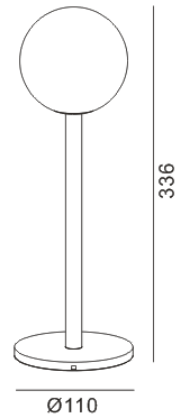

## Technical general

System power	4W	
Flux	207lm	
Beam angle	L	
Material	Aluminum	
Appearance color	PAW	
Size	Φ110*336mm	
Adjustable angle	Not available	
Ingress protection	IP20	
Input voltage	100-240VAC	50/60Hz
Electrical level	Class II	

## Other options

Beam angle	/
Color temperature	2700K 4000K
Color	/
Appearance color	PAB/PCS

---

# FLUA®

3D module

Line drawing

Unit: mm