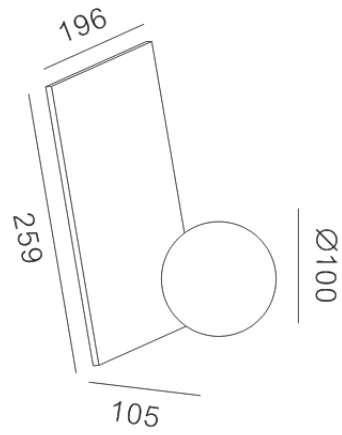

## Technical general

System power	4W	
Flux	235lm	
Beam angle	L	
Material	Aluminum	
Appearance color	PAW	
Size	105*259*196mm	
Adjustable angle	Not available	
Ingress protection	IP20	
Input voltage	100-240VAC	50/60Hz
Electrical level	Class II	

## Other options

Beam angle	/
Color temperature	2700K 4000K
Color	/
Appearance color	PAB/PCS

---

## Line drawing

Unit: mm