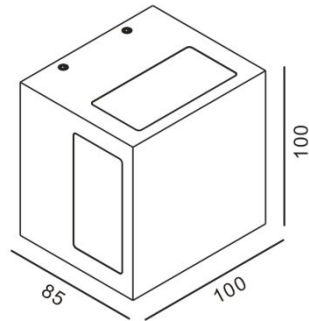

## Technical general

System power	10W
Flux	301lm
Beam angle	R
Material	Aluminum,
Appearance color	PGY
Size	100*100*85mm
Adjustable angle	Not available
Ingress protection	IP65
Input voltage	100-240VAC
Electrical level	Class I

## Other options

Beam angle	/
Color temperature	/
Color	/
Appearance color	/

---

## Line drawing

Unit: mm