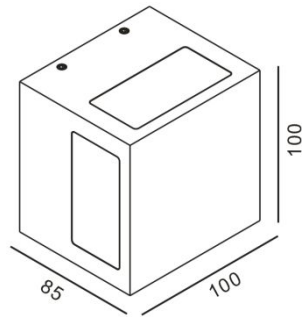

Designer	FLUA
Sales status	On Sale
Product classification	Exterior
Model	433017A

WWW.FLUA.COM

Installation information

Area	Wall
Method	Surface mounted
Cut hole size	/
Embedded height	/

Technical general

System power	10W
Flux	90lm
Beam angle	R
Material	Aluminum,
Appearance color	PGY
Size	100*100*85mm
Adjustable angle	Not available
Ingress protection	IP65
Input voltage	100-240VAC
Electrical level	Class I

Beam angle	/
Color temperature	/
Color	/
Appearance color	/

FLUA®

3D module

Line drawing

Unit: mm

Instructions