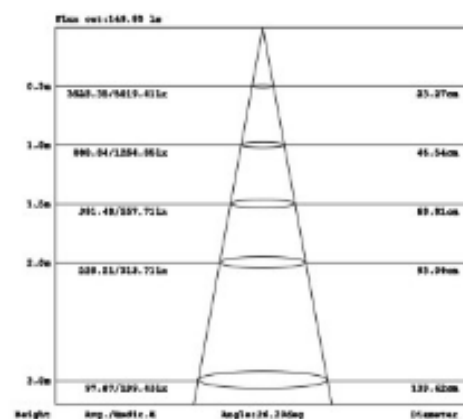

Installation information

Area	Wall
Method	Surface Mounted
Cut hole size	/
Embedded height	/

Technical general

System power	7.4W
Flux	404lm
Beam angle	26°
Material	Aluminum
Appearance color	PAW-WBP
Size	92*89*71mm
Adjustable angle	Not available
Ingress protection	IP54
Input voltage	220-240VAC
Electrical level	Class I

Photometric graph