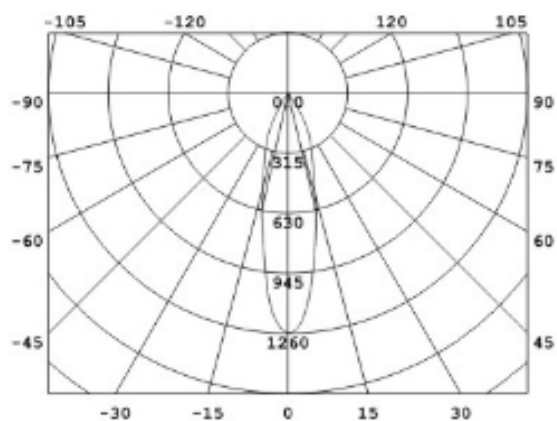

Installation information

Area	Wall
Method	Surface Mounted
Cut hole size	/
Embedded height	/

Technical general

System power	7.4W
Flux	404lm
Beam angle	26°
Material	Aluminum
Appearance color	PAW-WBP
Size	92*89*71mm
Adjustable angle	Not available
Ingress protection	IP54
Input voltage	220-240VAC
Electrical level	Class I

Photometric graph