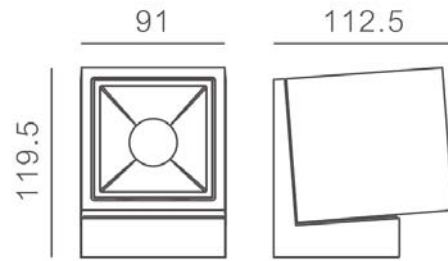

System power	15.4W
Flux	1010lm
Beam angle	28°
Material	Aluminum
Appearance color	PAW-WBP
Size	91*91*100mm
Adjustable angle	Not available
Ingress protection	IP54
Input voltage	220-240VAC
Electrical level	Class I

Other options

Beam angle	21°,37°
Color temperature	2700K 4000K
Color	/
Appearance color	PAB-WBP/PAW-WWP

FLUA®

3D module

Line drawing

Unit: mm

Instructions