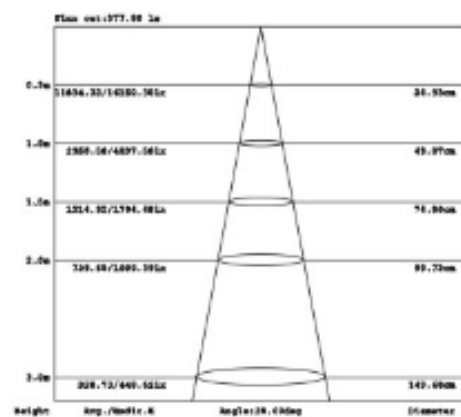

Installation information

Area	Wall
Method	Surface Mounted
Cut hole size	/
Embedded height	/

Technical general

System power	15.4W
Flux	1010lm
Beam angle	28°
Material	Aluminum
Appearance color	PAW-WBP
Size	91*91*100mm
Adjustable angle	Not available
Ingress protection	IP54
Input voltage	220-240VAC
Electrical level	Class I

Photometric graph