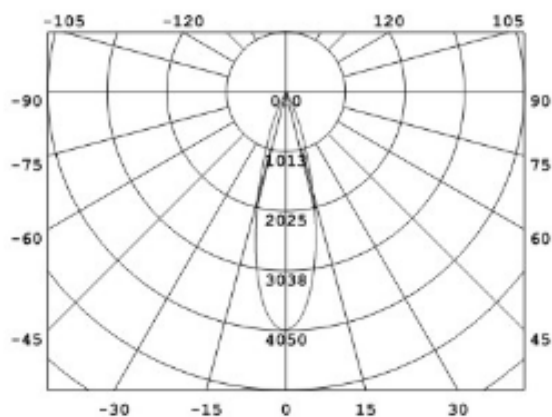

Installation information

Area	Wall
Method	Surface Mounted
Cut hole size	/
Embedded height	/

Technical general

System power	15.4W
Flux	1010lm
Beam angle	28°
Material	Aluminum
Appearance color	PAW-WBP
Size	91*91*100mm
Adjustable angle	Not available
Ingress protection	IP54
Input voltage	220-240VAC
Electrical level	Class I

Photometric graph