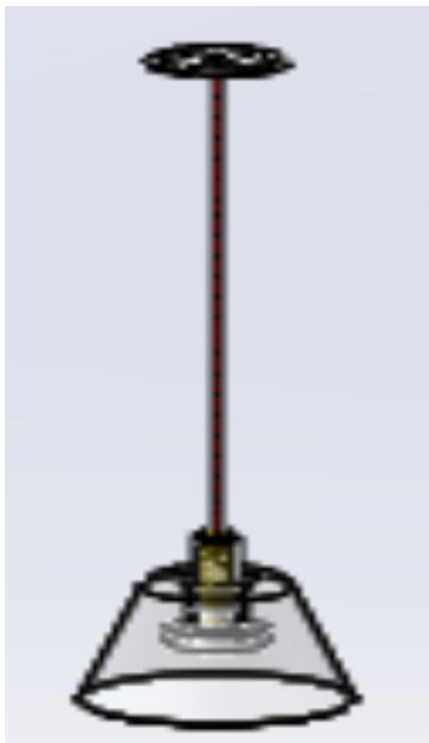

FLUA®

VETRO S TRIMLESS

CCC CE RoHS

VETRO suspended lighting is a new concept design, which creates a unique visual effect. With uplight for ambient lighting and downlight for accent lighting, meanwhile available for smart control to create different scenes in the space.

Designer	FLUA
Sales status	On Sale
Product classification	Interior
Model	339611AP

WWW.FLUA.COM

Installation information

Area	Ceiling
Method	Suspended
Cut hole size	/
Embedded height	/

Technical general

System power	12.6W	
Flux	403lm	
Beam angle	L+23°	
Material	Aluminum,Steel	
Appearance color	WLG	
Size	Φ180*150mm	
Adjustable angle	Not available	
Ingress protection	IP20	
Input voltage	220-240VAC	50/60Hz
Electrical level	Class I	

Photometric graph

Electrical parameters

Driver brand	DRIARTE
Driver type	FLSW6W250T-D11+FLSW6W500T-D11
Electrical installation	External

Light source parameters

Brand	CREE+HONGLI
Type	/
Power	5.8W+2.9W
Light color	WW
Color temperature	3000K
CRI	90