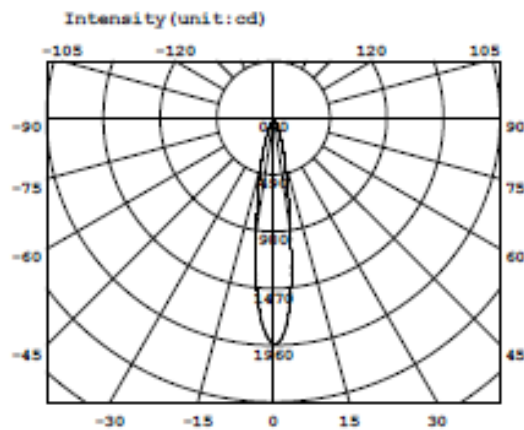

Installation information

Area	Ceiling
Method	Suspended
Cut hole size	/
Embedded height	/

Technical general

System power	12.6W	
Flux	403lm	
Beam angle	L+23°	
Material	Aluminum,Steel	
Appearance color	WLG	
Size	Φ180*150mm	
Adjustable angle	Not available	
Ingress protection	IP20	
Input voltage	220-240VAC	50/60Hz
Electrical level	Class I	

Photometric graph