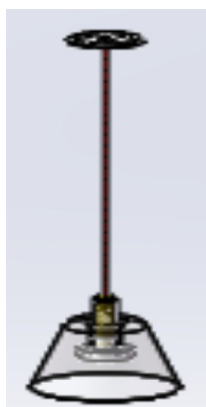

FLUA®

VETRO S TRIMLESS

CCC CE RoHS

VETRO suspended lighting is a new concept design, which creates a unique visual effect. With uplight for ambient lighting and downlight for accent lighting, meanwhile available for smart control to create different scenes in the space.

Designer	FLUA
Sales status	On Sale
Product classification	Interior
Model	339611AP

WWW.FLUA.COM

Installation information

Area	Ceiling
Method	Suspended
Cut hole size	/
Embedded height	/

Technical general

System power	12.6W	
Flux	403lm	
Beam angle	L+23°	
Material	Aluminum,Steel	
Appearance color	WLG	
Size	Φ180*150mm	
Adjustable angle	Not available	
Ingress protection	IP20	
Input voltage	220-240VAC	50/60Hz
Electrical level	Class I	

Photometric graph

Electrical parameters

Driver brand	DRIARTE
Driver type	FLSW6W250T-D11+FLSW6W500T-D11
Electrical installation	External

Light source parameters

Brand	CREE+HONGLI
Type	/
Power	5.8W+2.9W
Light color	WW
Color temperature	3000K
CRI	90

Other options

Beam angle	L+18°
Color temperature	/
Color	/
Appearance color	PAW PAB WBL

3D module

Line drawing

Unit: mm

Instructions