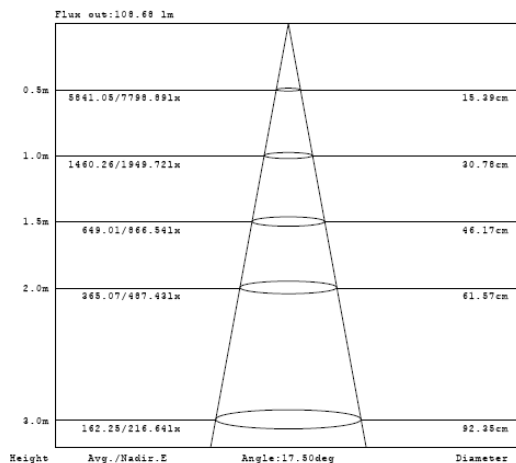

Designer	FLUA
Sales status	On Sale
Product classification	Interior
Model	339611AP

WWW.FLUA.COM

Installation information

Area	Ceiling
Method	Suspended
Cut hole size	/
Embedded height	/

Technical general

System power	12.6W	
Flux	403lm	
Beam angle	L+23°	
Material	Aluminum,Steel	
Appearance color	WLG	
Size	Φ180*150mm	
Adjustable angle	Not available	
Ingress protection	IP20	
Input voltage	220-240VAC	50/60Hz
Electrical level	Class I	

Photometric graph

Electrical parameters

Driver brand	DRIARTE
Driver type	FLSW6W250T-D11+FLSW6W500T-D11
Electrical installation	External

Light source parameters

Brand	CREE+HONGLI
Type	/
Power	5.8W+2.9W
Light color	WW
Color temperature	3000K
CRI	90

Other options

Beam angle	L+18°
Color temperature	/
Color	/
Appearance color	PAW PAB WBL

3D module

Line drawing

Unit: mm

Instructions