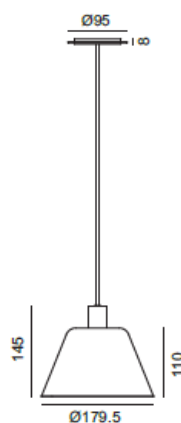

Designer	FLUA
Sales status	On Sale
Product classification	Interior
Model	339611AP

WWW.FLUA.COM

Installation information

Area	Ceiling
Method	Suspended
Cut hole size	/
Embedded height	/

Technical general

System power	12.6W	
Flux	403lm	
Beam angle	L+23°	
Material	Aluminum,Steel	
Appearance color	WLG	
Size	Φ180*150mm	
Adjustable angle	Not available	
Ingress protection	IP20	
Input voltage	220-240VAC	50/60Hz
Electrical level	Class I	

Photometric graph

Electrical parameters

Driver brand	DRIARTE
Driver type	FLSW6W250T-D11+FLSW6W500T-D11
Electrical installation	External

Light source parameters

Brand	CREE+HONGLI
Type	/
Power	5.8W+2.9W
Light color	WW
Color temperature	3000K
CRI	90

Other options

Beam angle	L+18°
Color temperature	/
Color	/
Appearance color	PAW PAB WBL

3D module

Line drawing

Unit: mm

Instructions