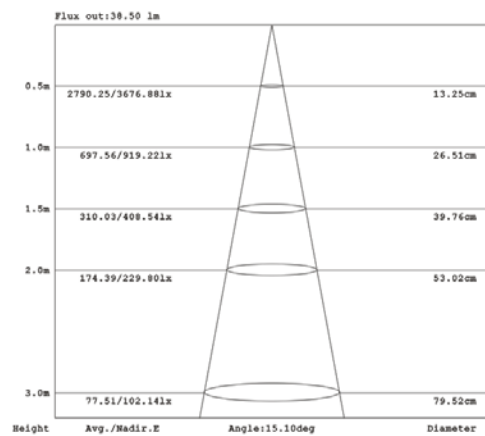

Designer	FLUA
Sales status	On Sale
Product classification	Interior
Model	433517DP

WWW.FLUA.COM

Installation information

Area	Wall
Method	Surface Mounted
Cut hole size	/
Embedded height	/

Technical general

System power	9W
Flux	115lm
Beam angle	15°
Material	Aluminum
Appearance color	PAW
Size	102*51*202mm
Adjustable angle	Available
Ingress protection	IP20
Input voltage	90-264VAC
Electrical level	Class I

Photometric graph