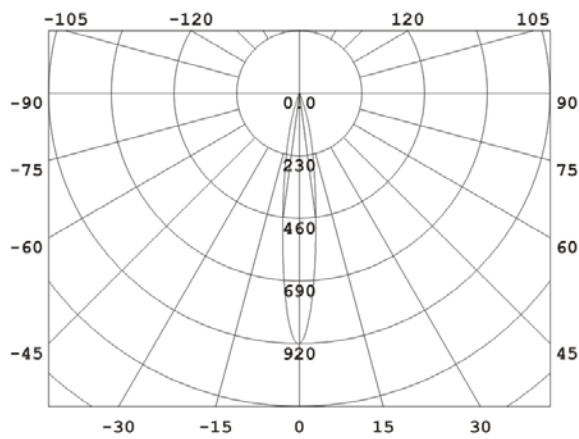

Designer	FLUA
Sales status	On Sale
Product classification	Interior
Model	433517DP

WWW.FLUA.COM

Installation information

Area	Wall
Method	Surface Mounted
Cut hole size	/
Embedded height	/

Technical general

System power	9W
Flux	115lm
Beam angle	15°
Material	Aluminum
Appearance color	PAW
Size	102*51*202mm
Adjustable angle	Available
Ingress protection	IP20
Input voltage	90-264VAC
Electrical level	Class I

Photometric graph