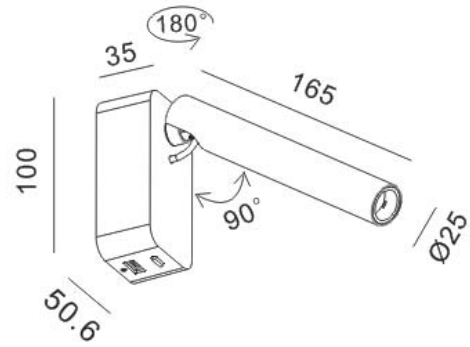

FLUA®

TATOU USB

New concept of bed side lighting TATOU is flexible and functional friendly collection. Thanks to its structure, TATOU can be adjusted up to 90° and tilt up to 355°, making it easy to focus the light beam however needed. TATOU BOX version have two options for choice: with and without switch button.

System power	9W
Flux	115lm
Beam angle	15°
Material	Aluminum
Appearance color	PAW
Size	102*51*202mm
Adjustable angle	Available
Ingress protection	IP20
Input voltage	90-264VAC
Electrical level	Class I

Photometric graph

Other options

Beam angle	/
Color temperature	/
Color	/
Appearance color	PAB
More function	USB charging

FLUA®

3D module

Line drawing

Unit: mm

Instructions