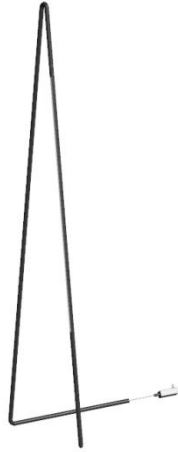

Designer	FLUA
Sales status	On Sale
Product classification	Interior
Model	442219TD

WWW.FLUA.COM

Installation information

Area	Ground
Method	Surface mounted
Cut hole size	/
Embedded height	/

Technical general

System power	25.4W
Flux	1685lm
Beam angle	L
Material	Aluminum
Appearance color	PAB
Size	597*503*1888mm
Adjustable angle	Not available
Ingress protection	IP20
Input voltage	100-240VAC
Electrical level	Class II

Electrical parameters

Driver brand	XINSPower
Driver type	A241-2401000I
Electrical installation	/

Light source parameters

Brand	EDISON
Type	2835
Power	22W
Light color	WW
Color temperature	3000K
CRI	90

Other options

Beam angle	/
Color temperature	/
Color	/
Appearance color	/

3D module

Line drawing

Unit: mm

Instructions