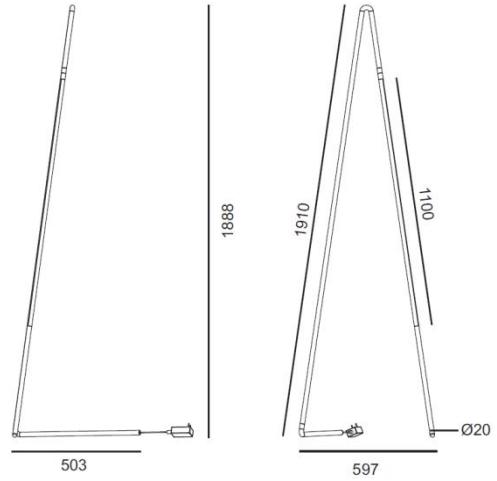

System power	25.4W
Flux	1685lm
Beam angle	L
Material	Aluminum
Appearance color	PAB
Size	597*503*1888mm
Adjustable angle	Not available
Ingress protection	IP20
Input voltage	100-240VAC
Electrical level	Class II

Electrical parameters

Driver brand	XINSPower
Driver type	A241-2401000I
Electrical installation	/

Light source parameters

Brand	EDISON
Type	2835
Power	22W
Light color	WW
Color temperature	3000K
CRI	90

Other options

Beam angle	/
Color temperature	/
Color	/
Appearance color	/

3D module

Line drawing

Unit: mm

Instructions