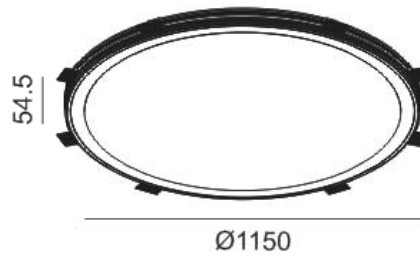

## Technical general

System power	80W
Flux	4910lm
Beam angle	L
Material	Aluminum
Appearance color	PAW
Size	Φ1150*54.5mm
Adjustable angle	Not available
Ingress protection	IP20
Input voltage	220-240VAC 50/60Hz
Electrical level	Class II

## Other options

Beam angle	/
Color temperature	4000K
Color	/
Appearance color	PAB

---

# FLUA®

3D module

Line drawing

Unit: mm