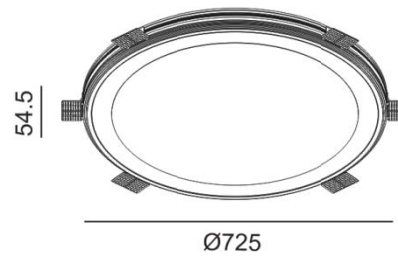

Designer	CJ-Z
Sales status	On Sale
Product classification	Interior
Model	190314A

WWW.FLUA.COM

Installation information

Area	Ceiling
Method	Recessed
Cut hole size	Φ 735mm
Embedded height	/

Technical general

System power	45W
Flux	2650lm
Beam angle	L
Material	Aluminum
Appearance color	PAW
Size	Φ 725*54.5mm
Adjustable angle	Not available
Ingress protection	IP20
Input voltage	220-240VAC 50/60Hz
Electrical level	Class II

Electrical parameters

Driver brand	KEGU
Driver type	KEDH060S1400NR24A8
Electrical installation	External

Light source parameters

Brand	EDISON
Type	2835
Power	37.8W
Light color	WW
Color temperature	3000K
CRI	90

Other options

Beam angle	/
Color temperature	4000K
Color	/
Appearance color	PAB

FLUA®

3D module

Line drawing

Unit: mm

Instructions