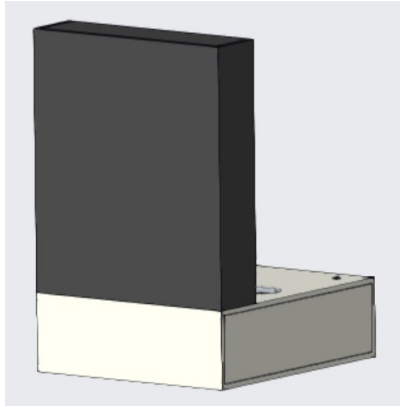

Designer	FLUA
Sales status	On Sale
Product classification	Interior
Model	445719EA

Installation information

Area	Wall
Method	Surface Mounted
Cut hole size	/
Embedded height	/

Technical general

System power	4W
Flux	132lm
Beam angle	L
Material	Aluminum,Steel
Appearance color	WBL
Size	130*100*110mm
Adjustable angle	Not available
Ingress protection	IP20
Input voltage	100-240VAC 50/60Hz
Electrical level	Class I

Other options

Beam angle	/
Color temperature	/
Color	/
Appearance color	WBR-WSG/WBR-WWH

FLUA®

3D module

Line drawing

Unit: mm

Instructions