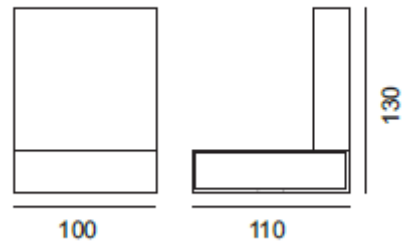

Designer	FLUA
Sales status	On Sale
Product classification	Interior
Model	445719EA

Installation information

Area	Wall
Method	Surface Mounted
Cut hole size	/
Embedded height	/

Technical general

System power	4W
Flux	132lm
Beam angle	L
Material	Aluminum,Steel
Appearance color	WBL
Size	130*100*110mm
Adjustable angle	Not available
Ingress protection	IP20
Input voltage	100-240VAC 50/60Hz
Electrical level	Class I

Other options

Beam angle	/
Color temperature	/
Color	/
Appearance color	WBR-WSG/WBR-WWH

FLUA®

3D module

Line drawing

Unit: mm

Instructions