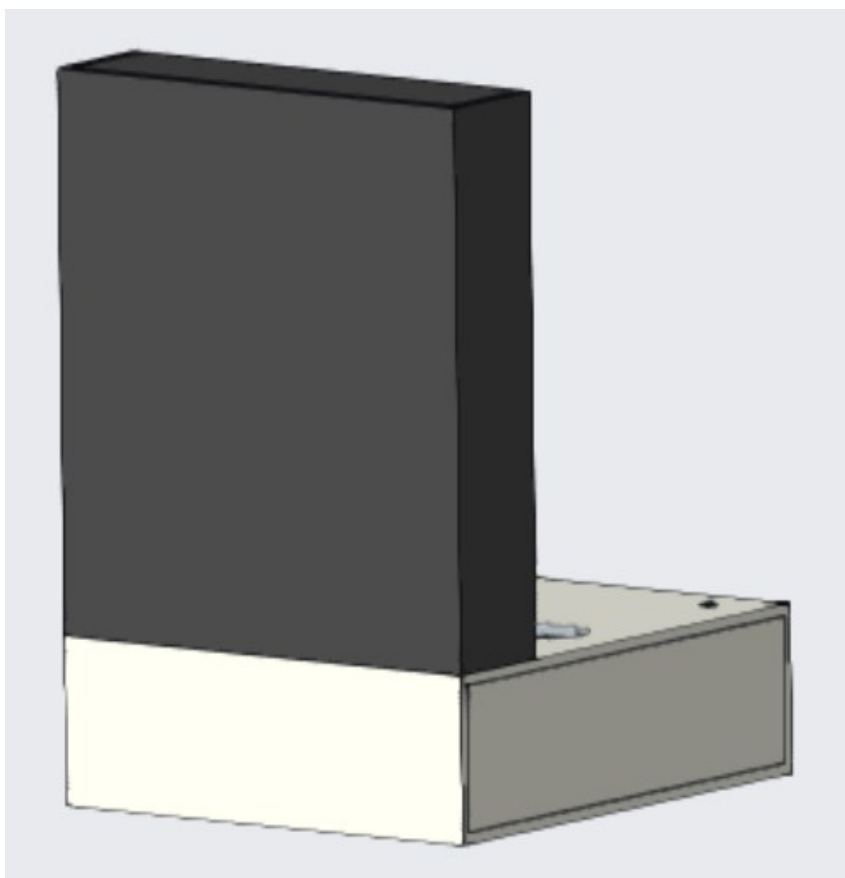

FLUA®

PUZZLE S SINGLE

PUZZLE wall lamp with a new design concept provides stunning decorative and practical lighting solutions. The extreme lines and flexible combination are more in line with modern lifestyle that yearns for freedom.

Designer	FLUA
Sales status	On Sale
Product classification	Interior
Model	445719EA

Installation information

Area	Wall
Method	Surface Mounted
Cut hole size	/
Embedded height	/

Technical general

System power	4W
Flux	132lm
Beam angle	L
Material	Aluminum,Steel
Appearance color	WBL
Size	130*100*110mm
Adjustable angle	Not available
Ingress protection	IP20
Input voltage	100-240VAC 50/60Hz
Electrical level	Class I