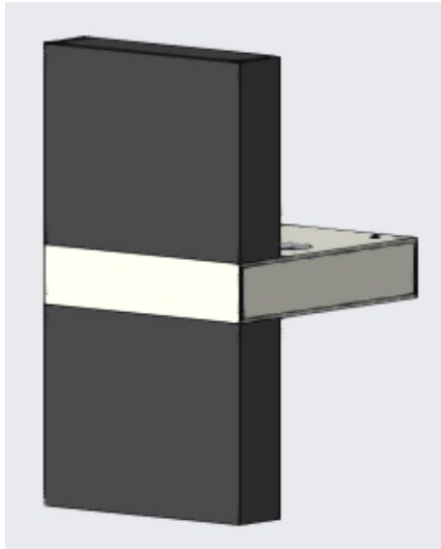

FLUA®

PUZZLE S DOUBLE

PUZZLE wall lamp with a new design concept provides stunning decorative and practical lighting solutions. The extreme lines and flexible combination are more in line with modern lifestyle that yearns for freedom.

Designer	FLUA
Sales status	On Sale
Product classification	Interior
Model	445919EA

Installation information

Area	Wall
Method	Surface Mounted
Cut hole size	/
Embedded height	/

Technical general

System power	8W	
Flux	210lm	
Beam angle	L	
Material	Aluminum,Steel	
Appearance color	WBL	
Size	100*110*230mm	
Adjustable angle	Not available	
Ingress protection	IP20	
Input voltage	100-240VAC	50/60Hz
Electrical level	Class I	

Other options

Beam angle	/
Color temperature	/
Color	/
Appearance color	WBR-WSG/WBR-WWH

3D module

Line drawing

Unit: mm

Instructions