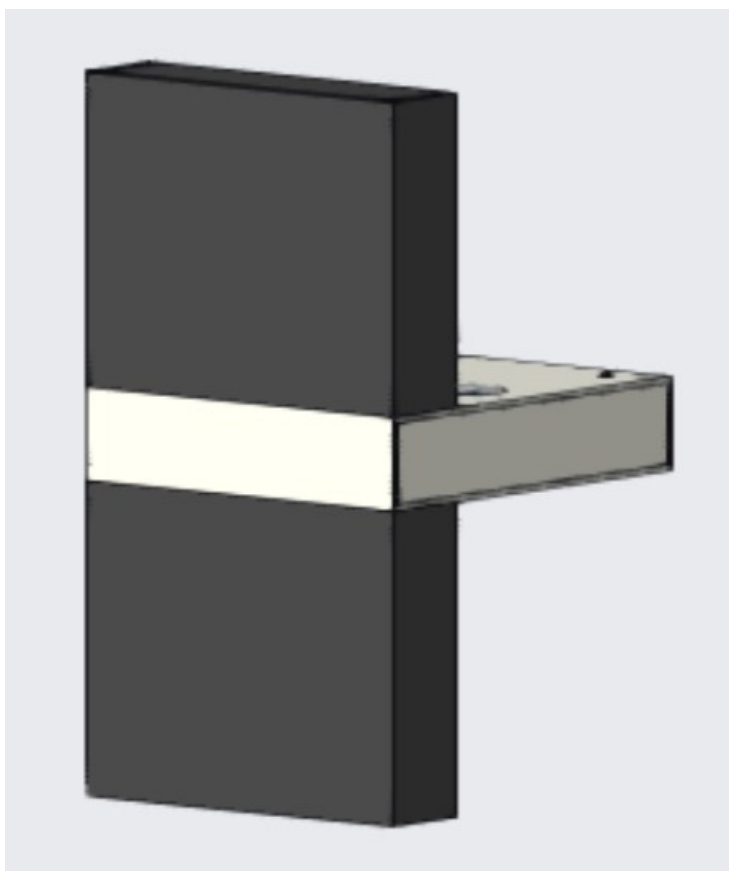

FLUA®

PUZZLE S DOUBLE

PUZZLE wall lamp with a new design concept provides stunning decorative and practical lighting solutions. The extreme lines and flexible combination are more in line with modern lifestyle that yearns for freedom.

Designer	FLUA
Sales status	On Sale
Product classification	Interior
Model	445919EA

Installation information

Area	Wall
Method	Surface Mounted
Cut hole size	/
Embedded height	/

Technical general

System power	8W	
Flux	210lm	
Beam angle	L	
Material	Aluminum,Steel	
Appearance color	WBL	
Size	100*110*230mm	
Adjustable angle	Not available	
Ingress protection	IP20	
Input voltage	100-240VAC	50/60Hz
Electrical level	Class I	