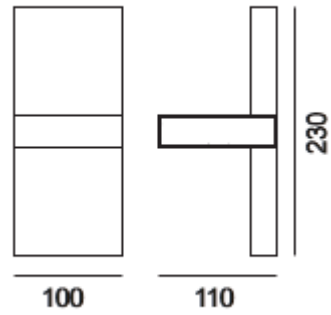

Designer	FLUA
Sales status	On Sale
Product classification	Interior
Model	445919EA

Installation information

Area	Wall
Method	Surface Mounted
Cut hole size	/
Embedded height	/

Technical general

System power	8W	
Flux	210lm	
Beam angle	L	
Material	Aluminum,Steel	
Appearance color	WBL	
Size	100*110*230mm	
Adjustable angle	Not available	
Ingress protection	IP20	
Input voltage	100-240VAC	50/60Hz
Electrical level	Class I	

Other options

Beam angle	/
Color temperature	/
Color	/
Appearance color	WBR-WSG/WBR-WWH

3D module

Line drawing

Unit: mm

Instructions