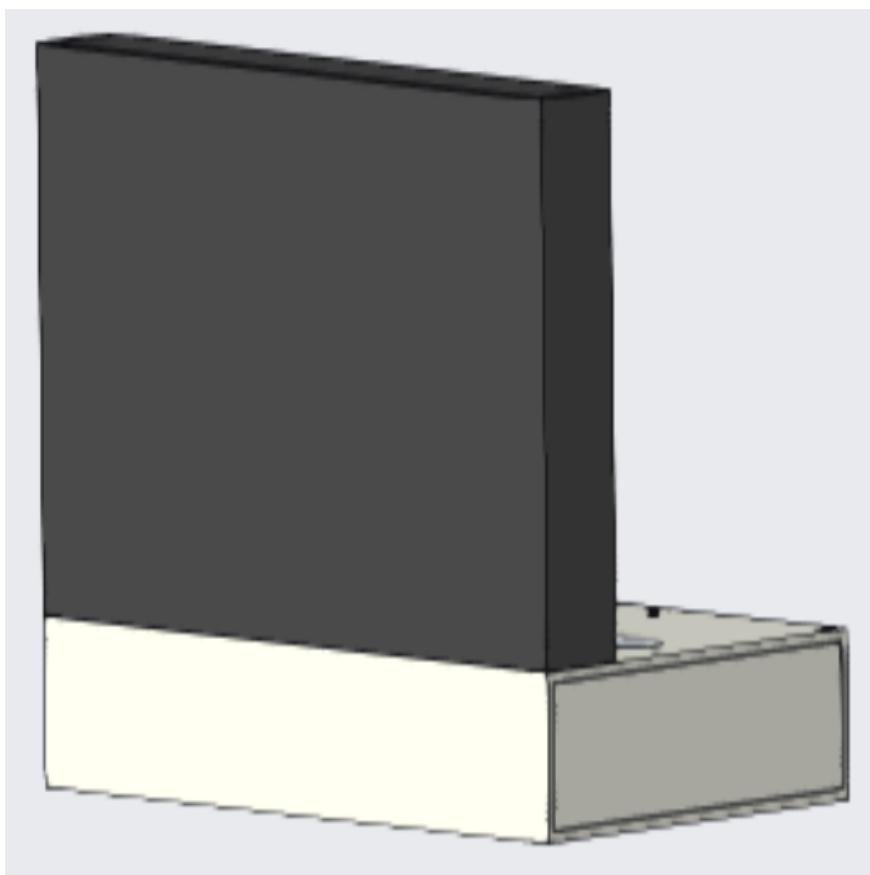

## PUZZLE M SINGLE

---

PUZZLE wall lamp with a new design concept provides stunning decorative and practical lighting solutions. The extreme lines and flexible combination are more in line with modern lifestyle that yearns for freedom.