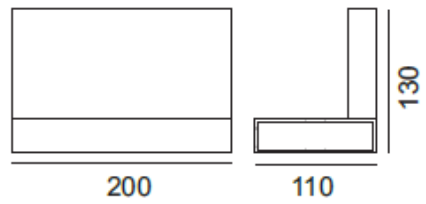

3D module

Line drawing