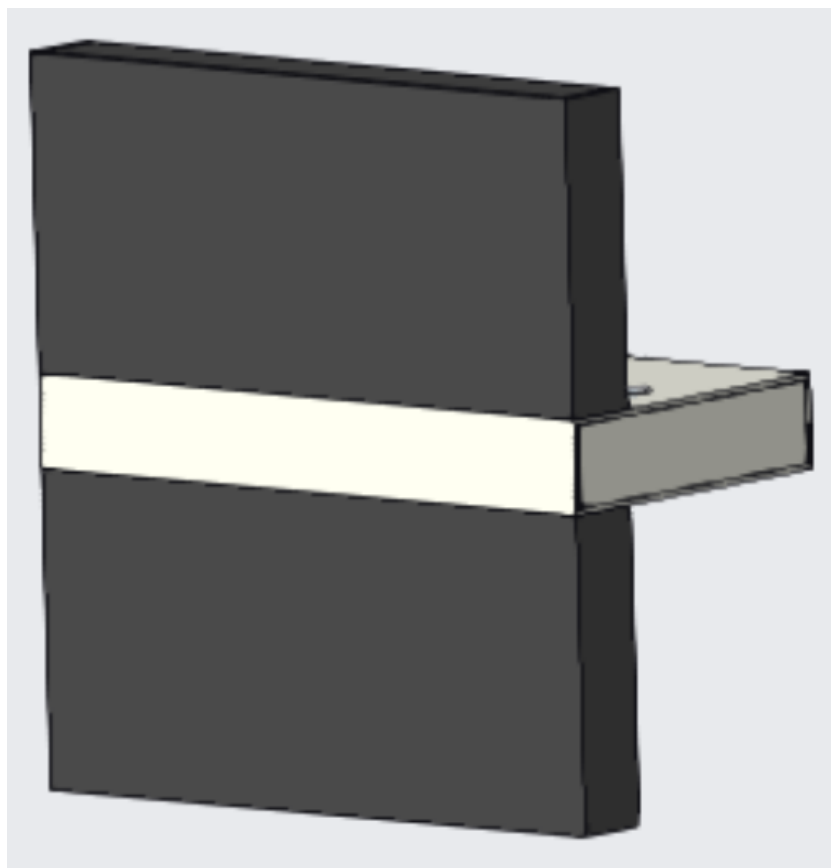

## PUZZLE M DOUBLE

---

PUZZLE wall lamp with a new design concept provides stunning decorative and practical lighting solutions. The extreme lines and flexible combination are more in line with modern lifestyle that yearns for freedom.