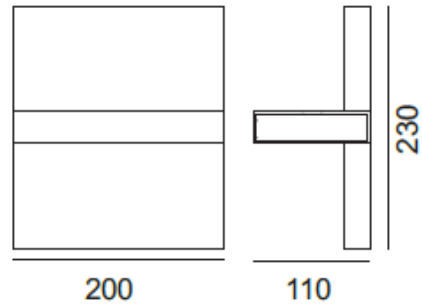

FLUA®

3D module

Line drawing