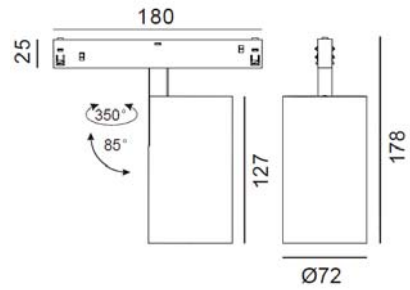

Designer	FLUA
Sales status	On Sale
Product classification	Interior
Model	541519EDA

Installation information

Area	Ceiling
Method	Track
Cut hole size	/
Embedded height	/

Technical general

System power	18.8W
Flux	1530lm
Beam angle	25°
Material	Aluminum
Appearance color	PAB
Size	Φ 72*127*178mm
Adjustable angle	Available
Ingress protection	IP20
Input voltage	48VDC
Electrical level	ClassIII

Other options

Beam angle	17° 36°
Color temperature	2700K 4000K
Color	/
Appearance color	PAW

FLUA®

3D module

Line drawing

Unit: mm

Instructions