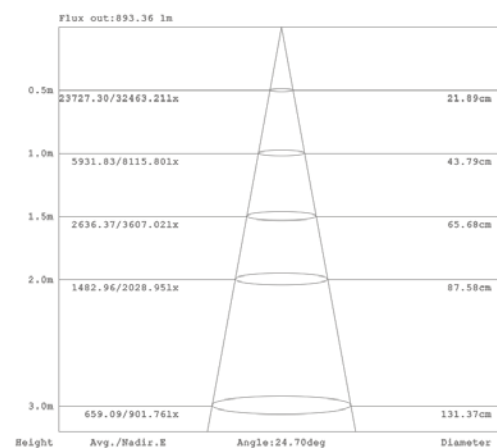

Installation information

Area	Ceiling
Method	Track
Cut hole size	/
Embedded height	/

Technical general

System power	18.8W
Flux	1530lm
Beam angle	25°
Material	Aluminum
Appearance color	PAB
Size	Φ 72*127*178mm
Adjustable angle	Available
Ingress protection	IP20
Input voltage	48VDC
Electrical level	ClassIII

Photometric graph