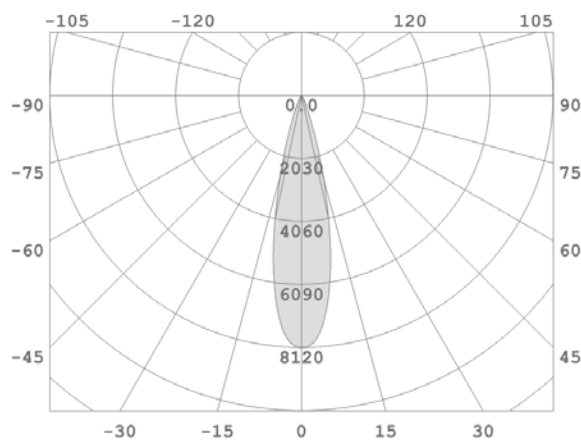

Installation information

Area	Ceiling
Method	Track
Cut hole size	/
Embedded height	/

Technical general

System power	18.8W
Flux	1530lm
Beam angle	25°
Material	Aluminum
Appearance color	PAB
Size	Φ 72*127*178mm
Adjustable angle	Available
Ingress protection	IP20
Input voltage	48VDC
Electrical level	ClassIII

Photometric graph