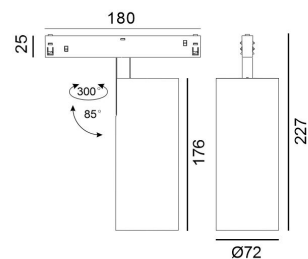

Designer	FLUA
Sales status	On Sale
Product classification	Interior
Model	541619EAP

Installation information

Area	Ceiling
Method	Track
Cut hole size	/
Embedded height	/

Technical general

System power	26.6W
Flux	1940 lm
Beam angle	25°
Material	Aluminum
Appearance color	PAB
Size	Φ72*176mm
Adjustable angle	Available
Ingress protection	IP20
Input voltage	48VDC
Electrical level	ClassIII

Photometric graph

Electrical parameters

Driver brand	DRIARTE
Driver type	DW350-700L
Electrical installation	Build in
Dimming mode	DALI

Light source parameters

Brand	LED
Type	GZ121-030-1205
Power	25.2
Light color	WW
Color temperature	3000K
CRI	90

Other options

Beam angle	15° , 25° , 35°
Color temperature	2700K , 4000K
Color	/
Appearance color	PAW PAB

3D module

Line drawing

Unit: mm

FLUA®

Instructions