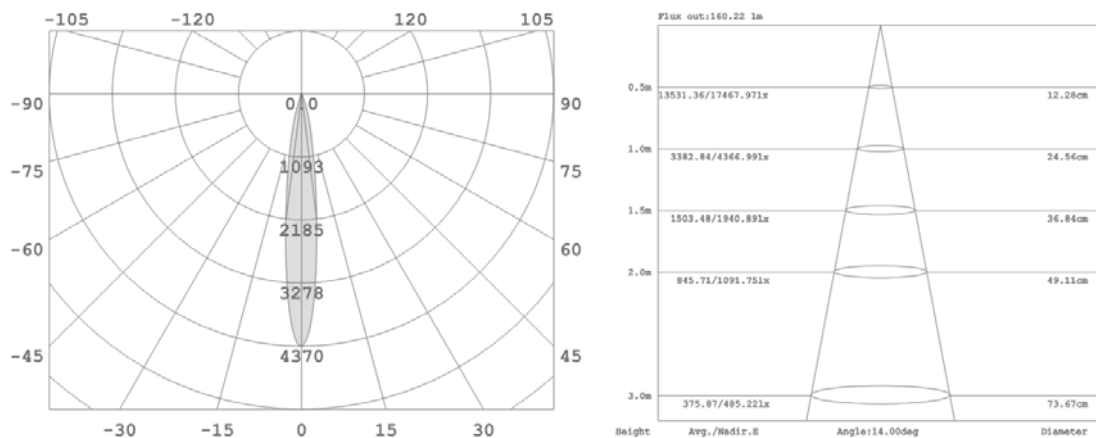

Installation information

Area	Ceiling
Method	Track
Cut hole size	/
Embedded height	/

Technical general

System power	5W
Flux	223 lm
Beam angle	14°
Material	Aluminum
Appearance color	PAB
Size	Φ 30*97mm
Adjustable angle	Available
Ingress protection	IP20
Input voltage	48VDC
Electrical level	ClassIII

Photometric graph