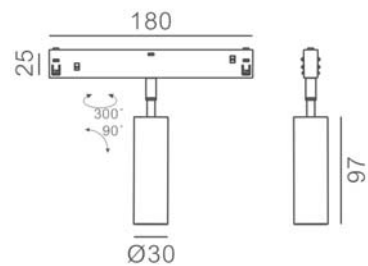

## Technical general

System power	5W
Flux	223 lm
Beam angle	14°
Material	Aluminum
Appearance color	PAB
Size	Φ 30*97mm
Adjustable angle	Available
Ingress protection	IP20
Input voltage	48VDC
Electrical level	ClassIII

## Line drawing

Unit: mm