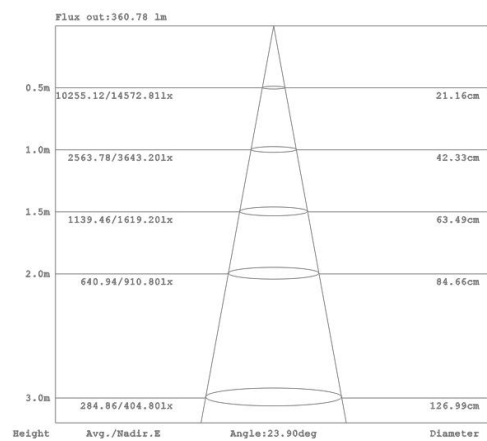

Installation information

Area	Ceiling
Method	Track
Cut hole size	/
Embedded height	/

Technical general

System power	11.4W
Flux	795 lm
Beam angle	24°
Material	Aluminum
Appearance color	PAB
Size	Φ45*145mm
Adjustable angle	Available
Ingress protection	IP20
Input voltage	48VDC
Electrical level	ClassIII

Photometric graph