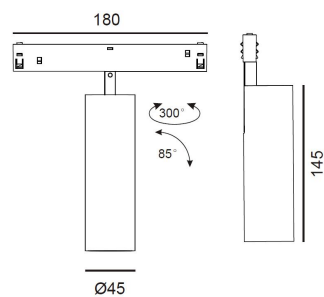

Designer	FLUA
Sales status	On Sale
Product classification	Interior
Model	541419EAP

WWW.FLUA.COM

Installation information

Area	Ceiling
Method	Track
Cut hole size	/
Embedded height	/

Technical general

System power	11.4W
Flux	795 lm
Beam angle	24°
Material	Aluminum
Appearance color	PAB
Size	Φ45*145mm
Adjustable angle	Available
Ingress protection	IP20
Input voltage	48VDC
Electrical level	ClassIII

Photometric graph

Electrical parameters

Driver brand	DRIARTE
Driver type	DW150-300L
Electrical installation	Build in
Dimming mode	DALI

Light source parameters

Brand	LED
Type	GZ111
Power	
Light color	WW
Color temperature	3000K
CRI	90

Other options

Beam angle	18°, 34°, 41°
Color temperature	2700K, 4000K
Color	/
Appearance color	PAW

3D module

Line drawing

Unit: mm

FLUA®

Instructions