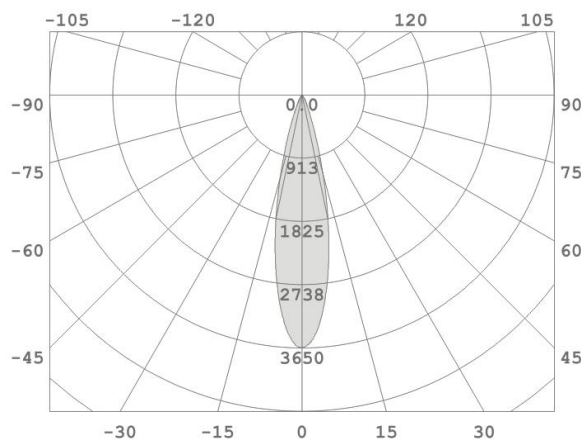

Installation information

Area	Ceiling
Method	Track
Cut hole size	/
Embedded height	/

Technical general

System power	11.4W
Flux	795 lm
Beam angle	24°
Material	Aluminum
Appearance color	PAB
Size	Φ45*145mm
Adjustable angle	Available
Ingress protection	IP20
Input voltage	48VDC
Electrical level	ClassIII

Photometric graph