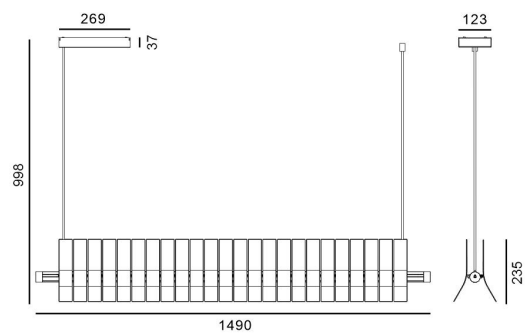

Installation information

Area	Ceiling
Method	Suspended
Cut hole size	/
Embedded height	/

WWW.FLUA.COM

Technical general

System power	60W
Flux	1543lm
Beam angle	L
Material	Aluminum,Plastic
Appearance color	PAW
Size	1500*153*235
Adjustable angle	Adjustable
Ingress protection	IP20
Input voltage	100-240VAC
Electrical level	Class I

Other options

Beam angle	/
Color temperature	/

FLUA®

Color /
Appearance color /

3D module

Line drawing

Unit: mm

Instructions