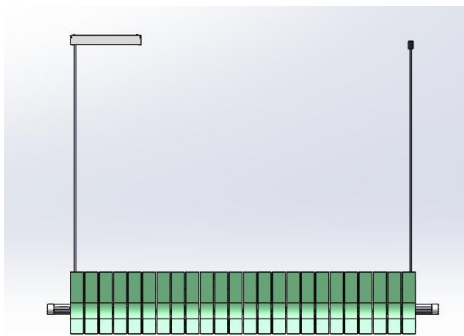

Installation information

Area	Ceiling
Method	Suspended
Cut hole size	/
Embedded height	/

WWW.FLUA.COM

Technical general

System power	60W
Flux	1543lm
Beam angle	L
Material	Aluminum,Plastic
Appearance color	PAW
Size	1500*153*235
Adjustable angle	Adjustable
Ingress protection	IP20
Input voltage	100-240VAC
Electrical level	Class I

Electrical parameters

Driver brand	MW
Driver type	LPV-100-12
Electrical installation	Build in
Dimming mode	APP

Light source parameters

Brand	HONGLI
Type	HL-A-2835
Power	45W
Light color	WW+CW
Color temperature	2700K-6000K
CRI	80

Other options

Beam angle	/
Color temperature	/

FLUA®

Color /
Appearance color /

3D module

Line drawing

Unit: mm

Instructions