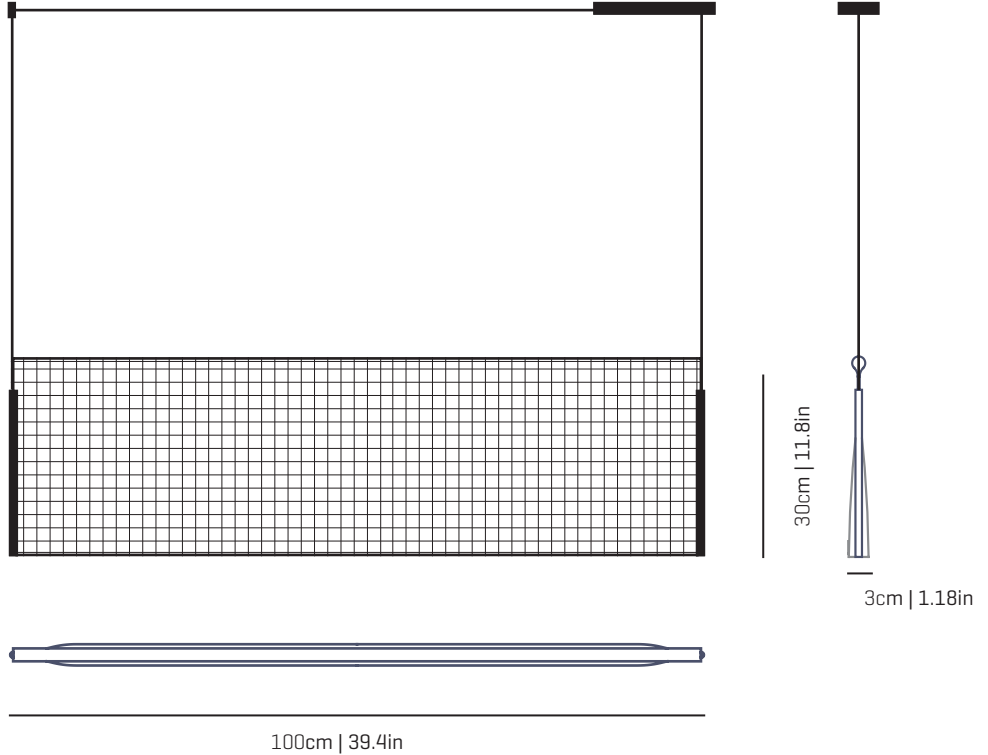

a

emotional light

nebra collection

LED

ref. NB04

NB04

LIGHT SOURCE BUILT IN
FUENTE DE LUZ INCLUIDA

MATERIALS & COMPONENTS | MATERIALES & COMPONENTES

LAMPSHADE | TULIPA

Painted stainless steel | One color to choose
Acero inoxidable pintado | Un color a elegir

BE

T

CUSTOM
COLOR

LIGHT SOURCE BUILT IN

FUENTE DE LUZ INCLUIDA

230V - 50Hz

	STRIP 20W 2700K 2173lm built-in:
directional light	1854lm
decorative light	319lm

120V - 60Hz

	STRIP 20W 2700K 2173lm built-in:
directional light	1854lm
decorative light	319lm

Steel painted in black | Acero pintado negro
Aluminium | Aluminio
Interior & bottom diffuser | Difusor interior e inferior

CANOPY AND CABLE

FLORÓN Y CABLE

Steel painted in black
Acero pintado en negro

Black cable | Cable negro
Standard: 150cm | 59,1in
Length/largo customizable
120V: 200cm | 78,7in

OTHER DATA | OTROS DATOS

NET WEIGHT

PESO NETO
2,2kg | 4,8lb

PACKAGING

EMBALAJE
107x35x16cm | 42,1x13,8x6,3 in
3,1kg | 6,8lb

ELECTRICAL FEATURES

CARACTERÍSTICAS ELÉCTRICAS

CERTIFICATIONS

CERTIFICACIONES