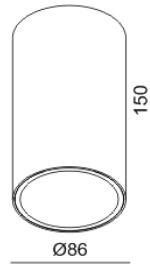

## Technical general

System power	12.4W
Flux	810lm
Beam angle	32°
Material	Aluminum
Appearance color	PAW
Size	Φ86*150mm
Adjustable angle	Not available
Ingress protection	IP20
Input voltage	220-240VAC
Electrical level	Class I

## Other options

Beam angle	24° 50°
Color temperature	2700K 4000K
Color	/
Appearance color	PAB

---

# FLUA®

3D module

Line drawing

Unit: mm