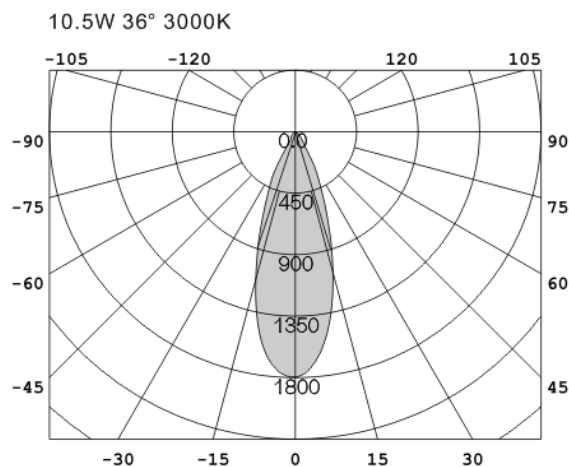

Installation information

Area	Ceiling
Method	Surface mounted
Cut hole size	/
Embedded height	/

Technical general

System power	12.4W
Flux	810lm
Beam angle	32°
Material	Aluminum
Appearance color	PAW
Size	Φ86*150mm
Adjustable angle	Not available
Ingress protection	IP20
Input voltage	220-240VAC
Electrical level	Class I

Photometric graph