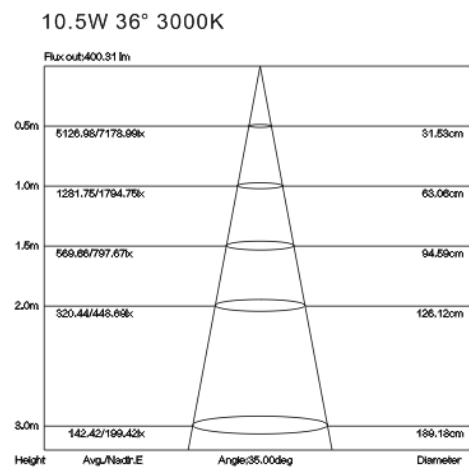

Installation information

Area	Ceiling
Method	Surface mounted
Cut hole size	/
Embedded height	/

Technical general

System power	12.4W
Flux	810lm
Beam angle	32°
Material	Aluminum
Appearance color	PAW
Size	Φ86*150mm
Adjustable angle	Not available
Ingress protection	IP20
Input voltage	220-240VAC
Electrical level	Class I

Photometric graph