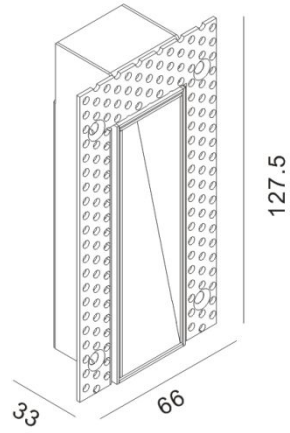

## Installation information

Area	Wall
Method	Recessed
Cut hole size	40*131mm
Embedded height	/

---

## Technical general

System power	1.9W
Flux	17lm
Beam angle	L
Material	Aluminum, Steel
Appearance color	PAW
Size	127.5*66*31.3mm
Adjustable angle	Not available
Ingress protection	IP20
Input voltage	100-240VAC
Electrical level	Class II

## Other options

Beam angle	/
Color temperature	2700K 4000K
Color	/
Appearance color	PAB

---

3D module

Line drawing

Unit: mm