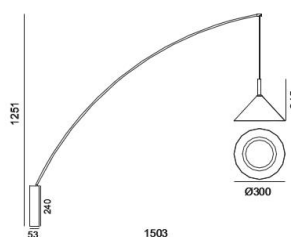

Designer	FLUA
Sales status	On Sale
Product classification	Interior
Model	401401TD

Installation information

Area	Wall
Method	Surface mounted
Cut hole size	/
Embedded height	/

Technical general

System power	17W
Flux	503lm
Beam angle	L
Material	Aluminum
Appearance color	WWH/PAB/WGL
Size	Φ 300*1503*1251mm
Adjustable angle	Not available
Ingress protection	IP20
Input voltage	100-240VAC
Electrical level	Class I

Other options

Beam angle	L
Color temperature	2700K 3000K 4000K
Color	/
Appearance color	PAW PAW/WGL WLG

3D module

Line drawing

Instructions

Unit: mm

FLUA®