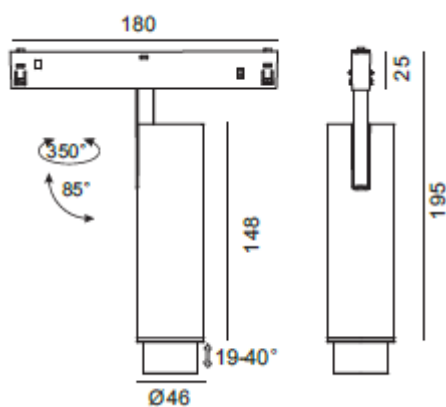

WWW.FLUA.COM

Installation information

Area	Ceiling
Method	Track
Cut hole size	/
Embedded height	/

Technical general

System power	11.6W
Flux	275lm
Beam angle	A(19° -40°)
Material	Aluminum
Appearance color	PAB
Size	Φ46*170mm
Adjustable angle	Available
Ingress protection	IP20
Input voltage	48VDC
Electrical level	ClassIII

Photometric graph

最小光圈

Electrical parameters

Driver brand	DRIARTE
Driver type	DW150-300L
Electrical installation	Build in

Light source parameters

Brand	LEDTEEN
Type	GZ111-016-1204
Power	10.7W
Light color	WW
Color temperature	3000K
CRI	90

Other options

Beam angle	/
Color temperature	2700K 4000K 5000K
Color	/
Appearance color	PAW

3D module

Line drawing

Unit: mm

Instructions