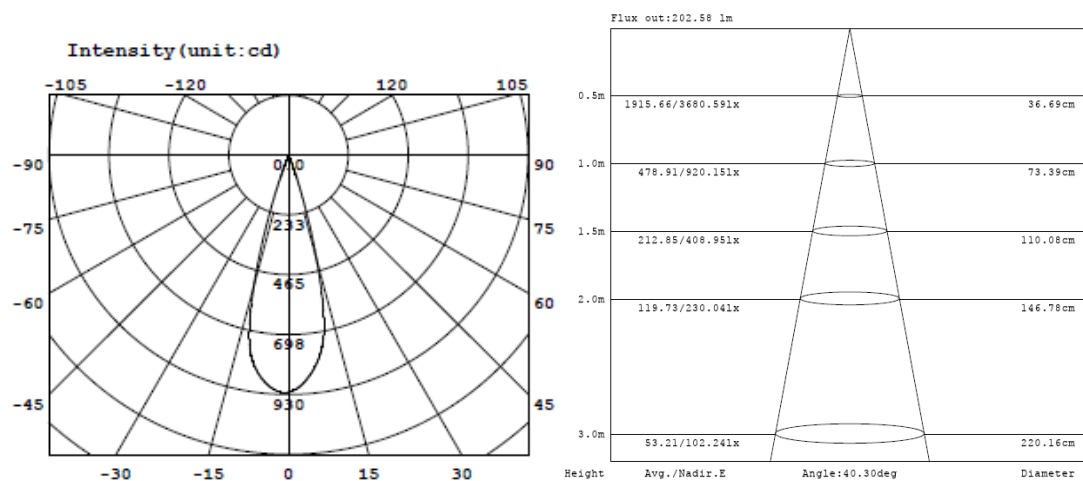

Installation information

Area	Ceiling
Method	Track
Cut hole size	/
Embedded height	/

Technical general

System power	11.6W
Flux	275lm
Beam angle	A(19° -40°)
Material	Aluminum
Appearance color	PAB
Size	Φ46*170mm
Adjustable angle	Available
Ingress protection	IP20
Input voltage	48VDC
Electrical level	ClassIII

Photometric graph

最小光圈