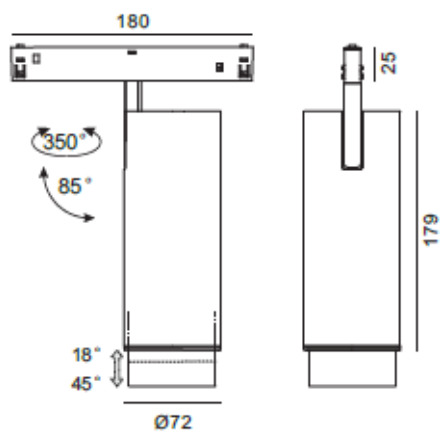

WWW.FLUA.COM

Installation information

Area	Ceiling
Method	Track
Cut hole size	/
Embedded height	/

Technical general

System power	23.5W
Flux	839lm
Beam angle	A(18° -45°)
Material	Aluminum
Appearance color	PAB
Size	Φ72*179mm
Adjustable angle	Available
Ingress protection	IP20
Input voltage	48VDC
Electrical level	ClassIII

Photometric graph

最小光圈

Electrical parameters

Driver brand	DRIARTE
Driver type	DW350-700L
Electrical installation	Build in

Light source parameters

Brand	LEDTEEN
Type	GZ121-030-1205
Power	21.7W
Light color	WW
Color temperature	3000K
CRI	90

Other options

Beam angle	/
Color temperature	2700K 4000K 5000K
Color	/
Appearance color	PAW

3D module

Line drawing

Instructions