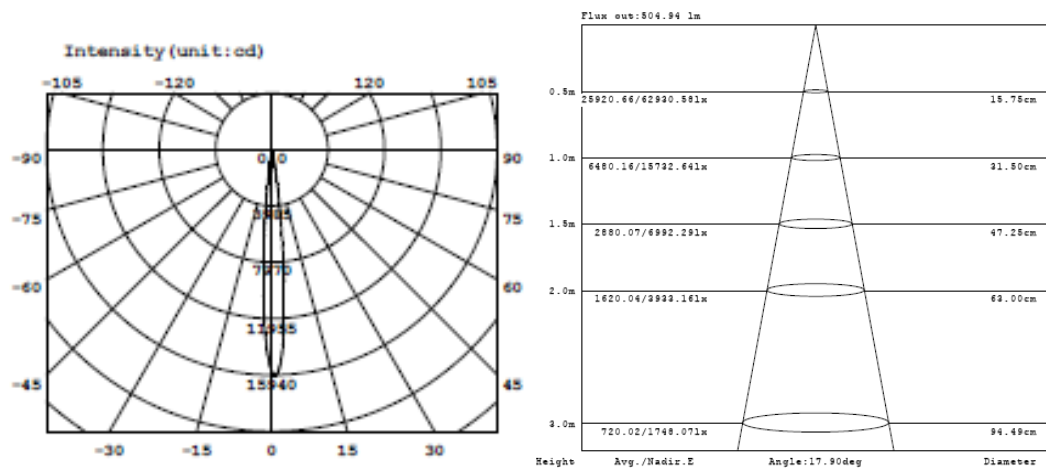

Installation information

Area	Ceiling
Method	Track
Cut hole size	/
Embedded height	/

Technical general

System power	23.5W
Flux	839lm
Beam angle	A(18° -45°)
Material	Aluminum
Appearance color	PAB
Size	Φ72*179mm
Adjustable angle	Available
Ingress protection	IP20
Input voltage	48VDC
Electrical level	ClassIII

Photometric graph

最小光圈