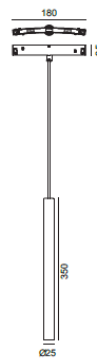

## Installation information

Area	Ceiling
Method	Track
Cut hole size	/
Embedded height	/

## Technical general

System power	7.4W
Flux	313 lm
Beam angle	20°
Material	Steel
Appearance color	PAB
Size	Φ25*350mm
Adjustable angle	Not available
Ingress protection	IP20
Input voltage	48VDC
Electrical level	ClassIII

## Other options

Beam angle	/
Color temperature	2700K,4000K
Color	/
Appearance color	PAW,WLG

---

## Line drawing

Unit: mm