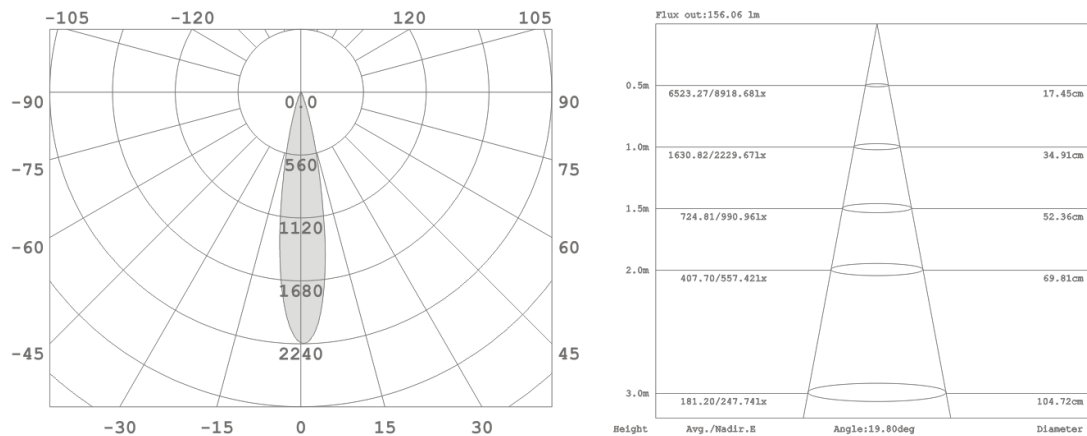

Installation information

Area	Ceiling
Method	Track
Cut hole size	/
Embedded height	/

Technical general

System power	7.4W
Flux	313 lm
Beam angle	20°
Material	Steel
Appearance color	PAB
Size	Φ25*350mm
Adjustable angle	Not available
Ingress protection	IP20
Input voltage	48VDC
Electrical level	ClassIII

Photometric graph