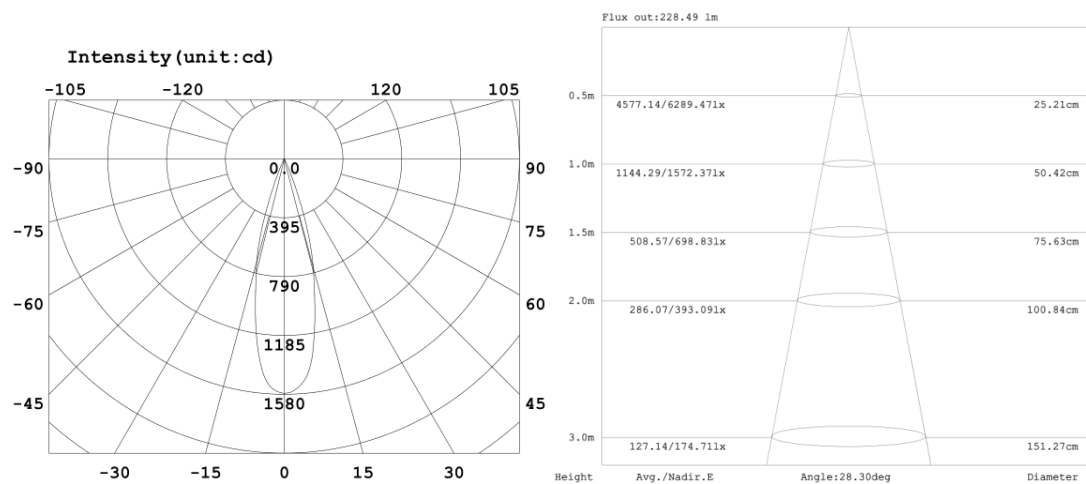

Installation information

Area	Ceiling
Method	Recessed
Cut hole size	Φ100mm
Embedded height	/

Technical general

System power	11.4W
Flux	388lm
Beam angle	28°
Material	Aluminum
Appearance color	PAW
Size	140*90*110mm
Adjustable angle	Available
Ingress protection	IP20
Input voltage	220-240VAC
Electrical level	Class II

Photometric graph