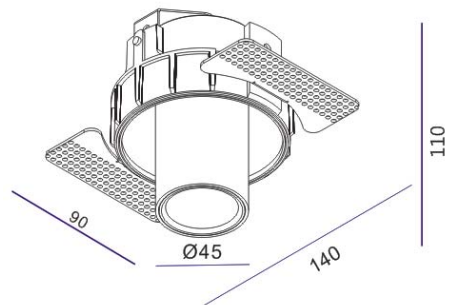

## Technical general

System power	11.4W
Flux	388lm
Beam angle	28°
Material	Aluminum
Appearance color	PAW
Size	140*90*110mm
Adjustable angle	Available
Ingress protection	IP20
Input voltage	220-240VAC
Electrical level	Class II

# FLUA®

3D module

Line drawing

Unit: mm

## Instructions

**Accessory Set**

**1** hole pattern  
Ø100mm  
5-25mm

**2** Disassemble

**3**

**4** Adjustable

**5**

**6**