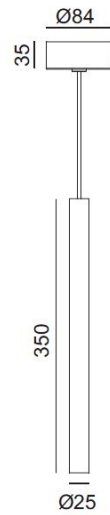

FLUA®

FORMULIA 2.1 350

Slim body, three lengths optional, can support multiple combinations of installation to play your imagination, be applied to a variety of regional.

Designer	FLUA
Sales status	On Sale
Product classification	Interior
Model	326111A

WWW.FLUA.COM

Installation information

Area	Ceiling
Method	Suspended
Cut hole size	/
Embedded height	/

Technical general

System power	7.1W
Flux	446lm
Beam angle	19°
Material	Aluminum
Appearance color	PAW
Size	Φ 25*350mm
Adjustable angle	Not available
Ingress protection	IP20
Input voltage	100-240VAC
Electrical level	Class I

Photometric graph

Electrical parameters

Driver brand	DRIARTE
Driver type	FLMN6W500T
Electrical installation	Build in

Light source parameters

Brand	CREE
Type	XHP35A
Power	6W
Light color	WW
Color temperature	3000K
CRI	90

Other options

Beam angle	/
Color temperature	2700K 4000K
Color	/
Appearance color	PAB

3D module

Line drawing

Unit: mm

Instructions