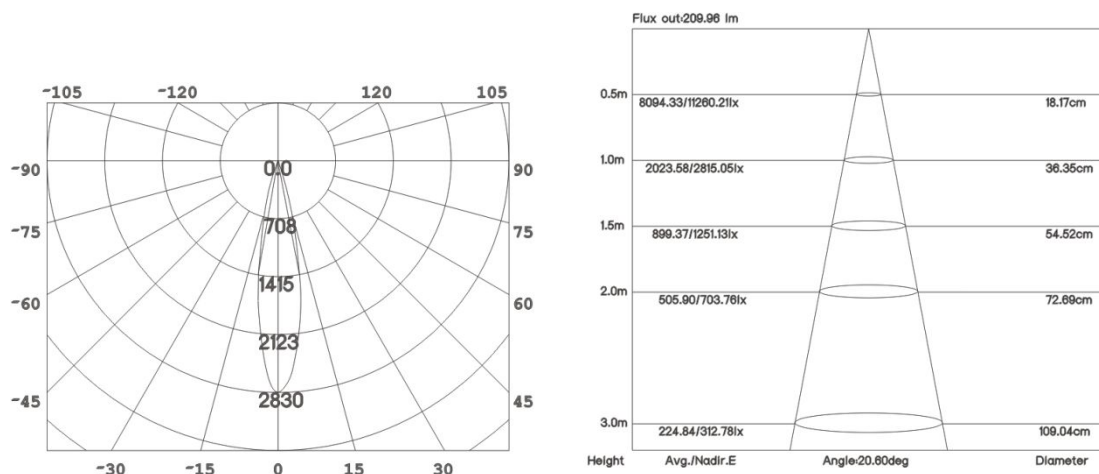

Installation information

Area	Ceiling
Method	Suspended
Cut hole size	/
Embedded height	/

Technical general

System power	7.1W
Flux	446lm
Beam angle	19°
Material	Aluminum
Appearance color	PAW
Size	Φ 25*350mm
Adjustable angle	Not available
Ingress protection	IP20
Input voltage	100-240VAC
Electrical level	Class I

Photometric graph