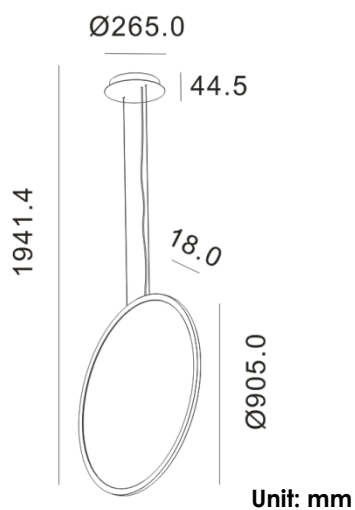

Designer	ZCJ
Sales status	On Sale
Product classification	Interior
Model	325114AP2

WWW.FLUA.COM

Installation information

Area	Celing
Method	Suspended
Cut hole size	/
Embedded height	/

Technical general

System power	58W
Flux	3190lm
Beam angle	L
Material	Aluminum
Appearance color	PAB
Size	Φ 905*18mm
Adjustable angle	Not available
Ingress protection	IP20
Input voltage	100-240VAC
Electrical level	Class I

Other options

Beam angle	/
Color temperature	/
Color	/
Appearance color	/

3D module

Line drawing

FLUA®

Instructions

Accessory Set

x4 x4
2.0MM

1 Disassemble

Twist screw, rotate out

2 hole pattern

Cable Enter
x4

3

Cable Enter
x4
x4

4

5