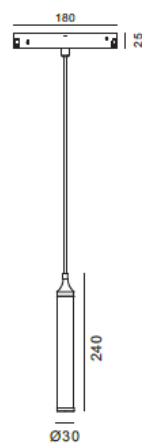

FLUA®

AVVOLGO CK M

CCC CE RoHS

With a simple idea , AVVOLGO was designed out like a hanging lantern . The lamp body available to move up and down at will through adjusting the hanging cable. The lamp body is available with white, silver, and bronze, while the hanging cable is available in champagne gold,red,sapphire blue,and silver which meet different color matchings.The luminous body is specially designed to ensure a 360°uniform

Designer	FLUA
Sales status	On Sale
Product classification	Interior
Model	555019AP2

WWW.FLUA.COM

Installation information

Area	Ceiling
Method	Track
Cut hole size	/
Embedded height	/

Technical general

System power	4.4W
Flux	181lm
Beam angle	L
Material	Steel
Appearance color	PAB
Size	Φ30*241mm
Adjustable angle	Not available
Ingress protection	IP20
Input voltage	48V
Electrical level	ClassIII

Electrical parameters

Driver brand	DRIARTE
Driver type	DW150-300LCW
Electrical installation	Build in

Light source parameters

Brand	JIRUI
Type	2538SW
Power	3.2W
Light color	WW+CW
Color temperature	2500K-6200K
CRI	80

Other options

Beam angle	/
Color temperature	/
Color	/
Appearance color	PAW WLG

3D module

Line drawing

Unit: mm

Instructions