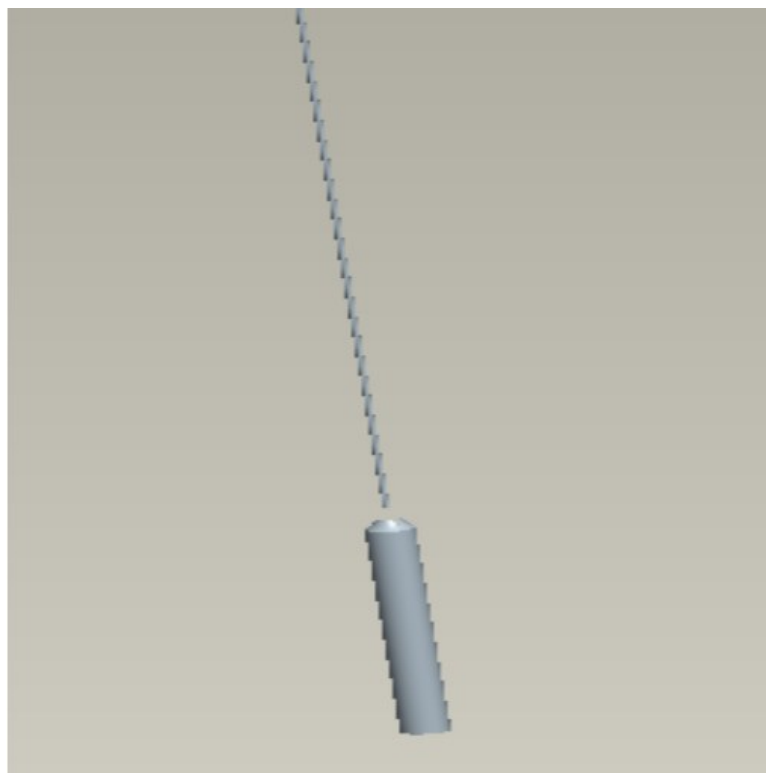

FLUA®

AVVOLGO CK M

CCC CE RoHS

With a simple idea , AVVOLGO was designed out like a hanging lantern . The lamp body available to move up and down at will through adjusting the hanging cable. The lamp body is available with white, silver, and bronze, while the hanging cable is available in champagne gold,red,sapphire blue,and silver which meet different color matchings.The luminous body is specially designed to ensure a 360°uniform

Designer	FLUA
Sales status	On Sale
Product classification	Interior
Model	555019AP2

WWW.FLUA.COM

Installation information

Area	Ceiling
Method	Track
Cut hole size	/
Embedded height	/

Technical general

System power	4.4W
Flux	181lm
Beam angle	L
Material	Steel
Appearance color	PAB
Size	Φ30*241mm
Adjustable angle	Not available
Ingress protection	IP20
Input voltage	48V
Electrical level	ClassIII

Electrical parameters

Driver brand	DRIARTE
Driver type	DW150-300LCW
Electrical installation	Build in

Light source parameters

Brand	JIRUI
Type	2538SW
Power	3.2W
Light color	WW+CW
Color temperature	2500K-6200K
CRI	80

Other options

Beam angle	/
Color temperature	/
Color	/
Appearance color	PAW WLG

3D module

Line drawing

Unit: mm

Instructions