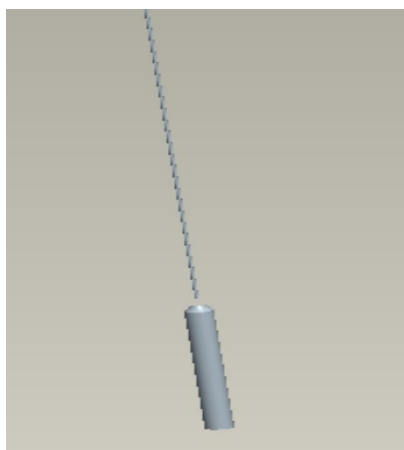

FLUA®

AVVOLGO CK M

CCC CE RoHS

With a simple idea , AVVOLGO was designed out like a hanging lantern . The lamp body available to move up and down at will through adjusting the hanging cable. The lamp body is available with white, silver, and bronze, while the hanging cable is available in champagne gold,red,sapphire blue,and silver which meet different color matchings.The luminous body is specially designed to ensure a 360°uniform

Designer	FLUA
Sales status	On Sale
Product classification	Interior
Model	555019AP2

WWW.FLUA.COM

Installation information

Area	Ceiling
Method	Track
Cut hole size	/
Embedded height	/

Technical general

System power	4.4W
Flux	181lm
Beam angle	L
Material	Steel
Appearance color	PAB
Size	Φ30*241mm
Adjustable angle	Not available
Ingress protection	IP20
Input voltage	48V
Electrical level	ClassIII

Other options

Beam angle	/
Color temperature	/
Color	/
Appearance color	PAW WLG

3D module

Line drawing

Unit: mm

Instructions