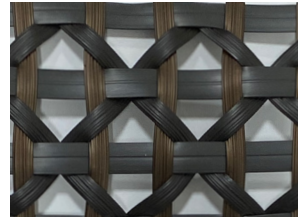

JK-11 Cream

SPECIAL CERAMIC TOP

Sharo Blue

Jenny Grey

Calacata Gold

EXCLUSIVE VASE COLLECTION WICKER

7486+7488+7487 Pink

7470+7402+7403 Beige