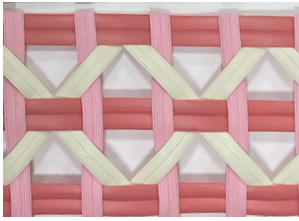

JK-11 Cream

SPECIAL CERAMIC TOP

Sharo Blue

Jenny Grey

Calacata Gold

EXCLUSIVE VASE COLLECTION WICKER

7486+7488+7487 Pink

7470+7402+7403 Beige