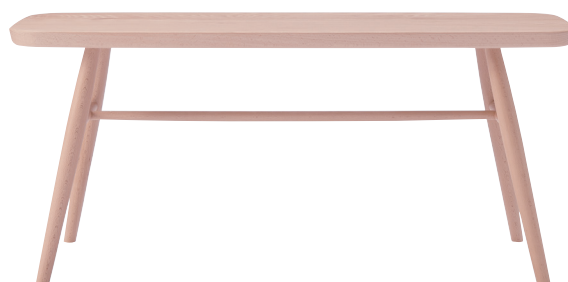

Images are for reference only.

Round Leg Table & Chair Series

Our Round Leg Table & Chair range is made from Beech by Japanese artisans. Each chair is unique and reflects its natural state, proudly displaying knots, variations in colour and grain.

Dining & Living

Beech Table Round Legs
4550512892410 | Width 150cm
W150 x D80 x H72cm
\$1690.00

Beech Table Round Legs
4550512892373 | Width 180cm
W180 x D80 x H72cm
\$1990.00

Beech Armchair Round Legs
4550512892397 | Beech Wood
W55.5 x D50.5 x H73cm
44.5cm seat height
\$690.00

Beech Bench Round Legs
4550512892403 | Beech Wood
W100 x D35 x H44cm
\$690.00

Beech Stool Round Legs
4550512892380 | Beech Wood
W55 x D35 x H44cm
\$490.00

Rubberwood Wooden Table Series

Our Rubberwood Wooden Table range is crafted sustainably by using the leftover wood from collecting rubber sap. Each piece is unique and reflects its natural state, proudly displaying knots, variations in colour and grain.