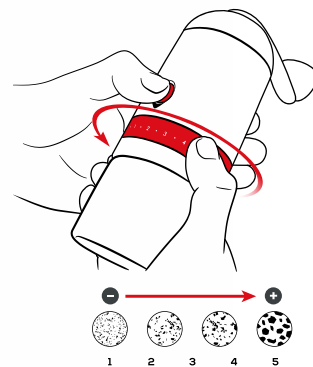

L'ARBRE A CAFÉ

This coffee mill is the fruit of a collaboration between Peugeot, Sylvie Amar Studio, for the design, and Hippolyte Courty, roaster and founder of L'Arbre a Café.

An indispensable instrument for the barista and the coffee enthusiast alike, it provides even, precise grinding that can be repeated exactly and is easily adapted to every type of preparation. Its design makes this mill extraordinarily simple to use, yet impressively efficient.

P36706
Coffee Mill
20cm

- Chocolate

- Large capacity (30 to 35g), for 0,5 L of coffee in slow coffee brewing method
- Accurate and repeatable grind settings
- 11 grinding positions available (easy to adjust from fine for espresso to very coarse for cold brew)
- Borosilicate glass
- Spoon included
- Mechanism cleaning brush included
- Presented in a giftbox

Adjustable grind

PARIS PRESS

P35297
Coffee Mill
15cm

- Stainless Steel

A Peugeot innovation: Paris Press ingeniously combines fine and coarse grind functions for everyone to enjoy the inimitable taste of freshly ground coffee.

- Adjustable grinding system
- 2 functions in 1
- For 4 cups
- Borosilicate glass
- Spoon included