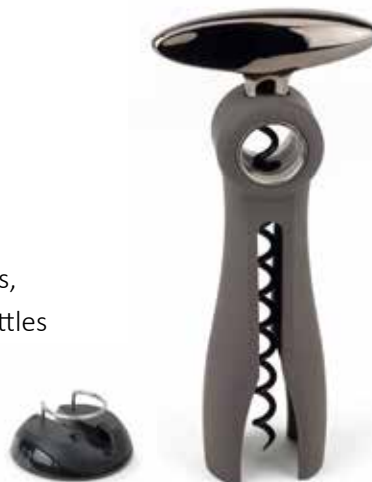

- Extracts all types of corks
- Equipped with a foil cutter
- Presented in a gift box

- Black/Stainless Steel

P200176
Lever-style Corkscrew with Foil Cutter
14cm

- Black

P200510
Lever-style Corkscrew with Foil Cutter
14cm

ALTAR CORKSCREW

- Black

Altar corkscrew opens all bottles in a single motion: simply turn the handle to gently remove all types of corks.

P200459
Corkscrew with Foil Cutter
17.5cm

SALMA CORKSCREW

- Basalt

Placed on its foil-cutter base, Salma is a smart and practical corkscrew. It fits all types of bottles, and its endless corkscrew mechanism opens bottles in a single motion.

P200374
Basalt Corkscrew with Foil Cutter
19cm

CLAVELIN 'SOMMELIER' CORKSCREW

- Black

With its patented support handle system pioneered by Peugeot, the Clavelin sommelier's corkscrew can open a bottle in a single motion.

The compact design features a built-in foil-cutter and bottle-opener.

- Extracts all types of corks in a single move
- Equipped with a foil cutter and a cap remover
- Presented in a case

P200428
Tire-bouchon Corkscrew