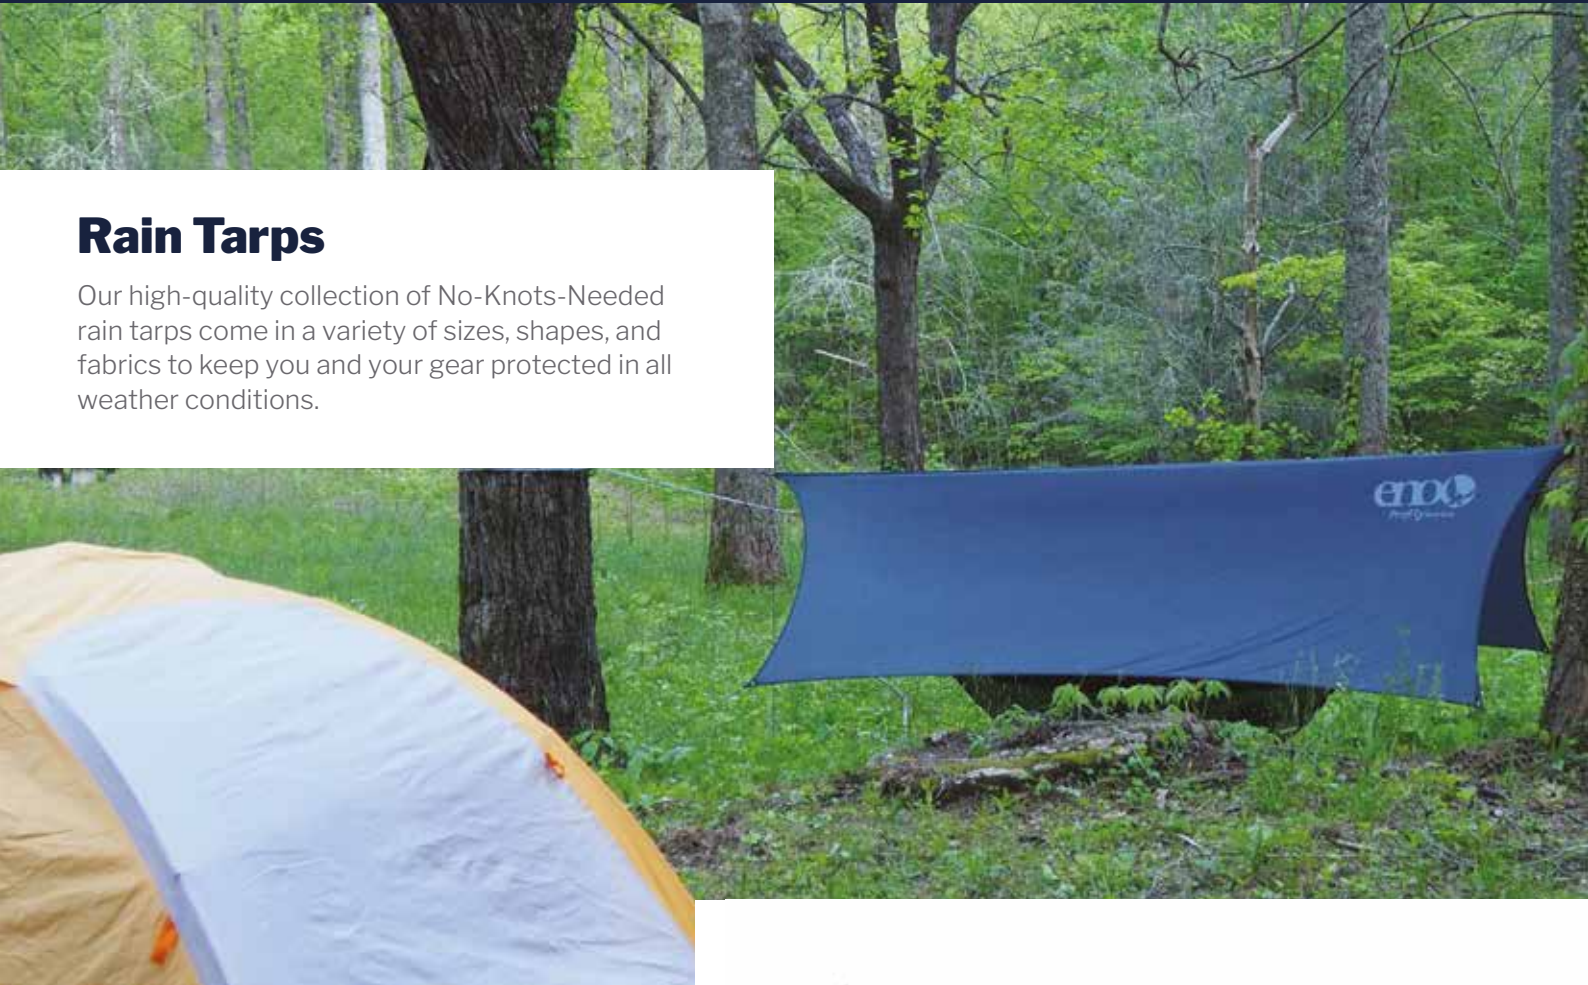

Rain Tarps

Rain Tarps

Our high-quality collection of No-Knots-Needed rain tarps come in a variety of sizes, shapes, and fabrics to keep you and your gear protected in all weather conditions.

ProFly™ Rain Tarp

The ProFly is our jack-of-all-trades for sound protection from the elements. Its streamlined shape is ideal for weathering sudden downpours, or building a shaded basecamp hangout.

- ① 6-point anchor system with easy No-Knots-Needed setup
- ② Heavy-duty ripstop nylon fabric with waterproof coating
- ③ Storm-resistant construction includes double stitched and taped seams
- ④ Integrated LineLoc tensioners and aluminum ridgeline hooks
- ⑤ Reflective cord aids nighttime visibility
- ⑥ Includes 4 premium aluminum ground stakes
- ⚙️ Compatible with all ENO® hammocks