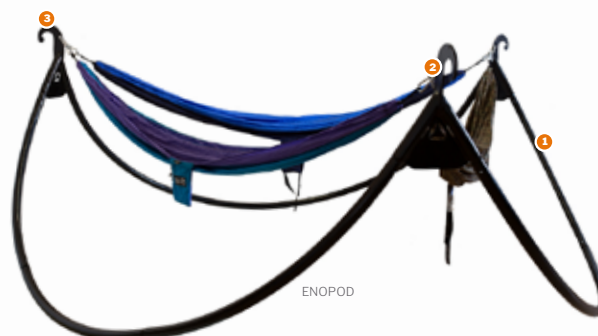

Material:
Powder Coated Steel Frame,
Stainless Steel Carabiners,
Galvanized Hardware

Dimensions:
10'2" x 11' x 4'4" | 3.09m x 3.35m x 1.32m

Weight:
101lbs | 50kg

Capacity:
400lbs | 181kg (per hammock)