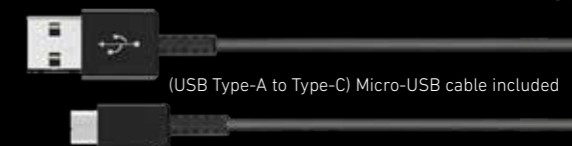

Powerbank – new portable power! Innovative 6-in-1-System

Flexible, sustainable, powerful – that distinguishes our new Flex series; the ideal addition for all outdoor activities. The rechargeable batteries of the new Ledlenser powerbanks can be removed at any time and are easy to swap out after being drained.

Therefore, the powerbanks can charge the 18650 respectively 21700 batteries used in compatible Ledlenser lights and in other electronic devices.