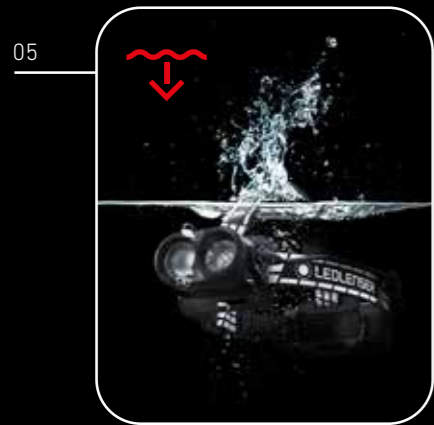

H19R SIGNATURE

THE FLAGSHIP OF THE SIGNATURE RANGE

☀️ 4000 lm¹
📡 330 m¹
⌚ 20 h¹

- **01 – Fusion Beam** – individually adjustable flood and spotlight for a unique light image with perfect illumination
- **02 – Multi-Core Optics** – homogeneous light image thanks to special faceting of the lens
- **03 – Ledlenser Connect App and Bluetooth® remote control** enable personalization and remote control of the light functions
- **04 – Optisense Technology** – automatic adaptation to the light conditions thanks to the integrated sensor
- **05 – Extreme Dust and Water Protection (IP68)**
- **06 – Additional Red Light** to maintain night vision
- **07 – Stepless Swivel Mechanism** for vertical alignment of the light cone
- **08 – Ledlenser Connecting System** – one interface for many accessory parts
- **09 – Additional Content:** 1. Bluetooth® remote control, 2. Battery, 3. USB power adapter, 4. Magnetic charging cable, 5. Extension cable 6. Helmet connecting kit, 7. Helmet clips, 8. GoPro Adapter, 9. Universal holder, 10. Stand holder ▶ Supplied in a soft case
- **10 – Reflective Headband**