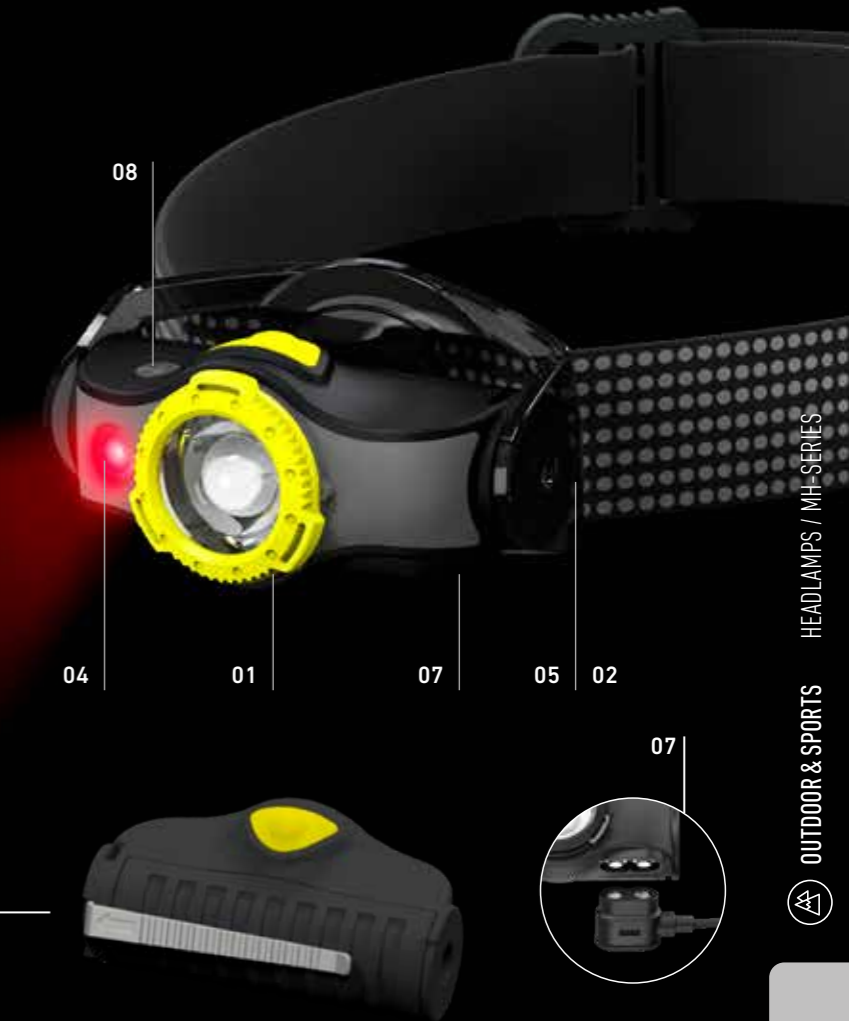

H19R SIGNATURE

THE FLAGSHIP OF THE SIGNATURE RANGE

☀️ 4000 lm¹
 📡 330 m¹
 ⌚ 20 h¹

- 01 – Fusion Beam** – individually adjustable flood and spotlight for a unique light image with perfect illumination
- 02 – Multi-Core Optics** – homogeneous light image thanks to special faceting of the lens
- 03 – Ledlenser Connect App and Bluetooth® remote control** enable personalization and remote control of the light functions
- 04 – Optisense Technology** – automatic adaptation to the light conditions thanks to the integrated sensor
- 05 – Extreme Dust and Water Protection (IP68)**
- 06 – Additional Red Light** to maintain night vision
- 07 – Stepless Swivel Mechanism** for vertical alignment of the light cone
- 08 – Ledlenser Connecting System** – one interface for many accessory parts
- 09 – Additional Content:** 1. Bluetooth® remote control, 2. Battery, 3. USB power adapter, 4. Magnetic charging cable, 5. Extension cable 6. Helmet connecting kit, 7. Helmet clips, 8. GoPro Adapter, 9. Universal holder, 10. Stand holder ▶ Supplied in a soft case
- 10 – Reflective Headband**

MH5 ^{rechargeable}

- 01 – Advanced Focus System** – stepless focusing
- 02 – Innovatives Mounting System** enables easy to remove and put on lamp head and battery
- 03 – Numerous attachment options** using metal clips on the lamp head
- 04 – Red Light Function** to maintain the night vision ability
- 05 – Variable swivel mechanism** for aiming the light cone
- 06 – Dual Power Source** – rechargeable or primary battery, this technology allows for both
- 07 – Convenient and safe charging** of the batteries thanks to **Magnetic Charge System**
- 08 – Battery Indicator** and **Charge Indicator**