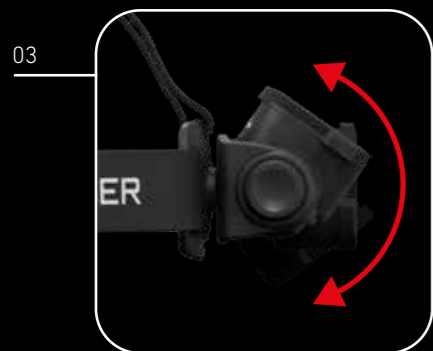

H7R CORE

THE H-SERIES ELEGANT ILLUMINATION