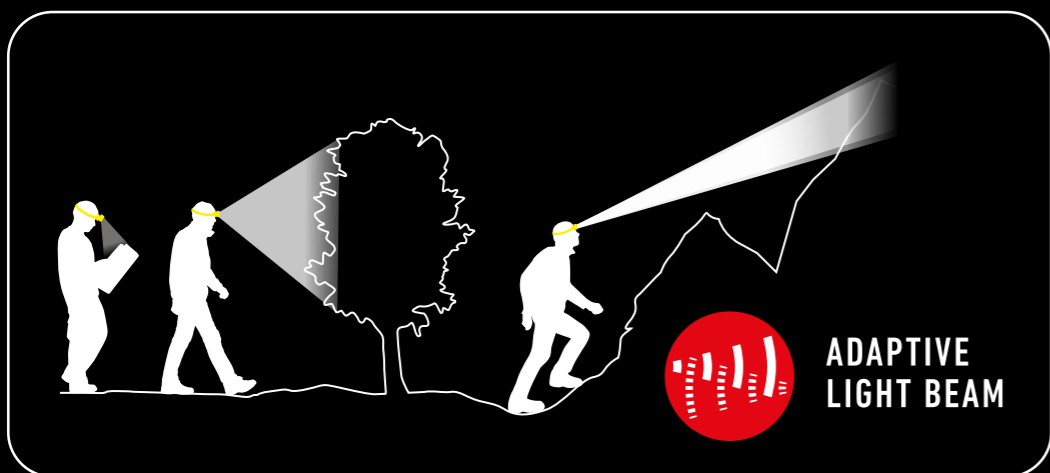

— THE HF-SERIES

 LEDLENSER

NEW
REVOLUTIONARY
TECHNOLOGIES

HF8R CORE

REVOLUTIONARY TECHNOLOGIES FOR MAXIMUM FLEXIBILITY:

With the HF8R, Ledlenser introduces its first hands-free headlamp. Why break your flow at work when your headlamp will adjust automatically or transition seamlessly, while providing you with the perfect light pattern. Without a battery box at the back of your head or an additional cable at the headband, you will be more comfortable and move more freely.