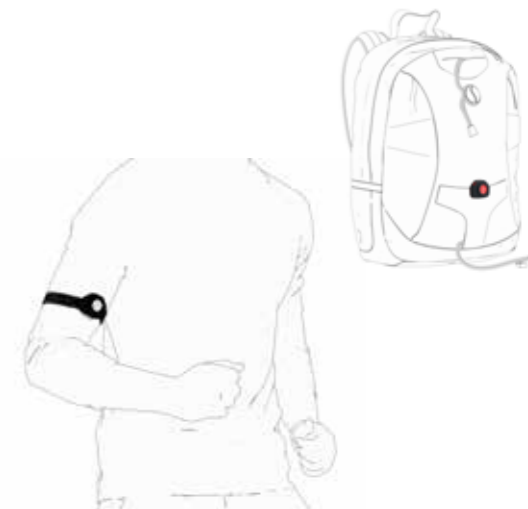

LED	
🔦 LED Configuration	1x Power LED (White), 2x LED (Red)
🔊 Light Functions	Power (White), Low Power (White), (+ Power (Red), Blink (White), Blink (Red))
☀️ Luminous Flux¹ (lm)	40 / 5
📏 Beam Distance¹ (m)	9 / 2
🕒 Run Time¹ (h)	2 / 18
BATTERY AND CASE	
🔋 Battery	1 x Li-ion 3.7V (internal)
🔋 Battery Capacity² (Wh / mAh)	1036 / 280
🔌 Rechargeable	Yes
🕒 Charging Time³ (min)	60
☁️ IP Level	IPX4
SIZE AND WEIGHT	
📏 Durchmesser (mm)	37
📏 Weight incl. Battery (g / oz)	25 / 0.9
FEATURES	
Additional White and Red Flashing Light, Metal Clip for Attachment as Clip Light, Transportation Lock, Wrist Strap	
PACKAGING (BOX)	
Item no. / GTIN	LL502730 / 4058205030366
Content Box	Micro-USB Charging Cable, Wrist Strap

CU2R is your trusted light partner that provides extra everyday safety in dim conditions and beyond – whether it's on a walk with the dog, on an evening run during rush hour or in everyday life as a rear light on clothing or backpack.

01 – Compact, lightweight and versatile signal light with reflective wristband to increase safety in the dark

02 – One white LED and two extra bright red LEDs offering two modes (power, blink)

03 – Intuitive operation with two separate switches for white light and red light

04 – Elastic strap with hook-and-loop closure and metal clip for quick and flexible attachment, e. g. on upper arm, clothing or backpack