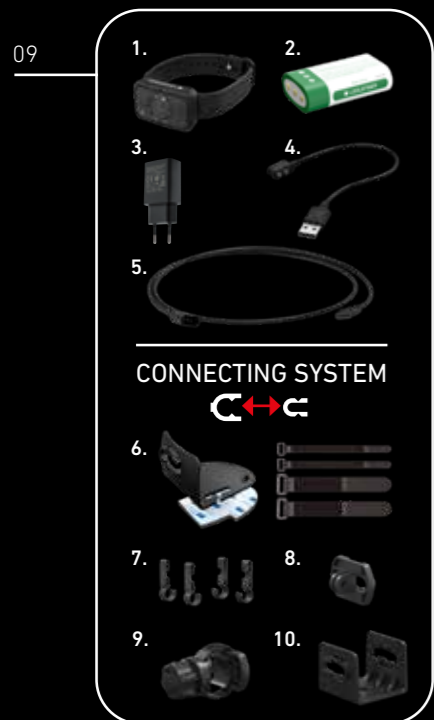

SIZE AND WEIGHT			
Head Diameter (mm)	41	47	68
Weight incl. Battery (g / oz)	259 / 9.1	380 / 13.4	374 / 13.2

TECHNOLOGY			
Multi-Core Optics		●	●
Flex Sealing Technology	●	●	
Magnetic Charge System	●	●	●
Fusion Beam			●
Advanced Focus System	●	●	
More Features	Cooling Technology, Temperature Control, Dimmable, Transportation Lock, Flicker-free, Memory Mode, Backup Mode, Battery Indicator, Charge Indicator, Low Battery Warning, Constant Light	Cooling Technology, Temperature Control, Dimmable, Transportation Lock, Flicker-free, Memory Mode, Backup Mode, Battery Indicator, Charge Indicator, Low Battery Warning, Constant Light	Temperature Control, Cooling Technology, Optisense Technology, Dimmable, Transportation Lock, Flicker-free, Memory Mode, Backup Mode, Battery Indicator, Charge Indicator, Low Battery Warning, Constant Light, Red Light

H19R SIGNATURE

THE FLAGSHIP OF THE SIGNATURE RANGE

☀️ 4000 lm¹
 📡 330 m¹
 ⌚ 20 h¹

- 01 – Fusion Beam** – individually adjustable flood and spotlight for a unique light image with perfect illumination
- 02 – Multi-Core Optics** – homogeneous light image thanks to special faceting of the lens
- 03 – Ledlenser Connect App and Bluetooth® remote control** enable personalization and remote control of the light functions
- 04 – Optisense Technology** – automatic adaptation to the light conditions thanks to the integrated sensor
- 05 – Extreme Dust and Water Protection (IP68)**
- 06 – Additional Red Light** to maintain night vision
- 07 – Stepless Swivel Mechanism** for vertical alignment of the light cone
- 08 – Ledlenser Connecting System** – one interface for many accessory parts
- 09 – Additional Content:** 1. Bluetooth® remote control, 2. Battery, 3. USB power adapter, 4. Magnetic charging cable, 5. Extension cable 6. Helmet connecting kit, 7. Helmet clips, 8. GoPro Adapter, 9. Universal holder, 10. Stand holder ▶ Supplied in a soft case
- 10 – Reflective Headband**