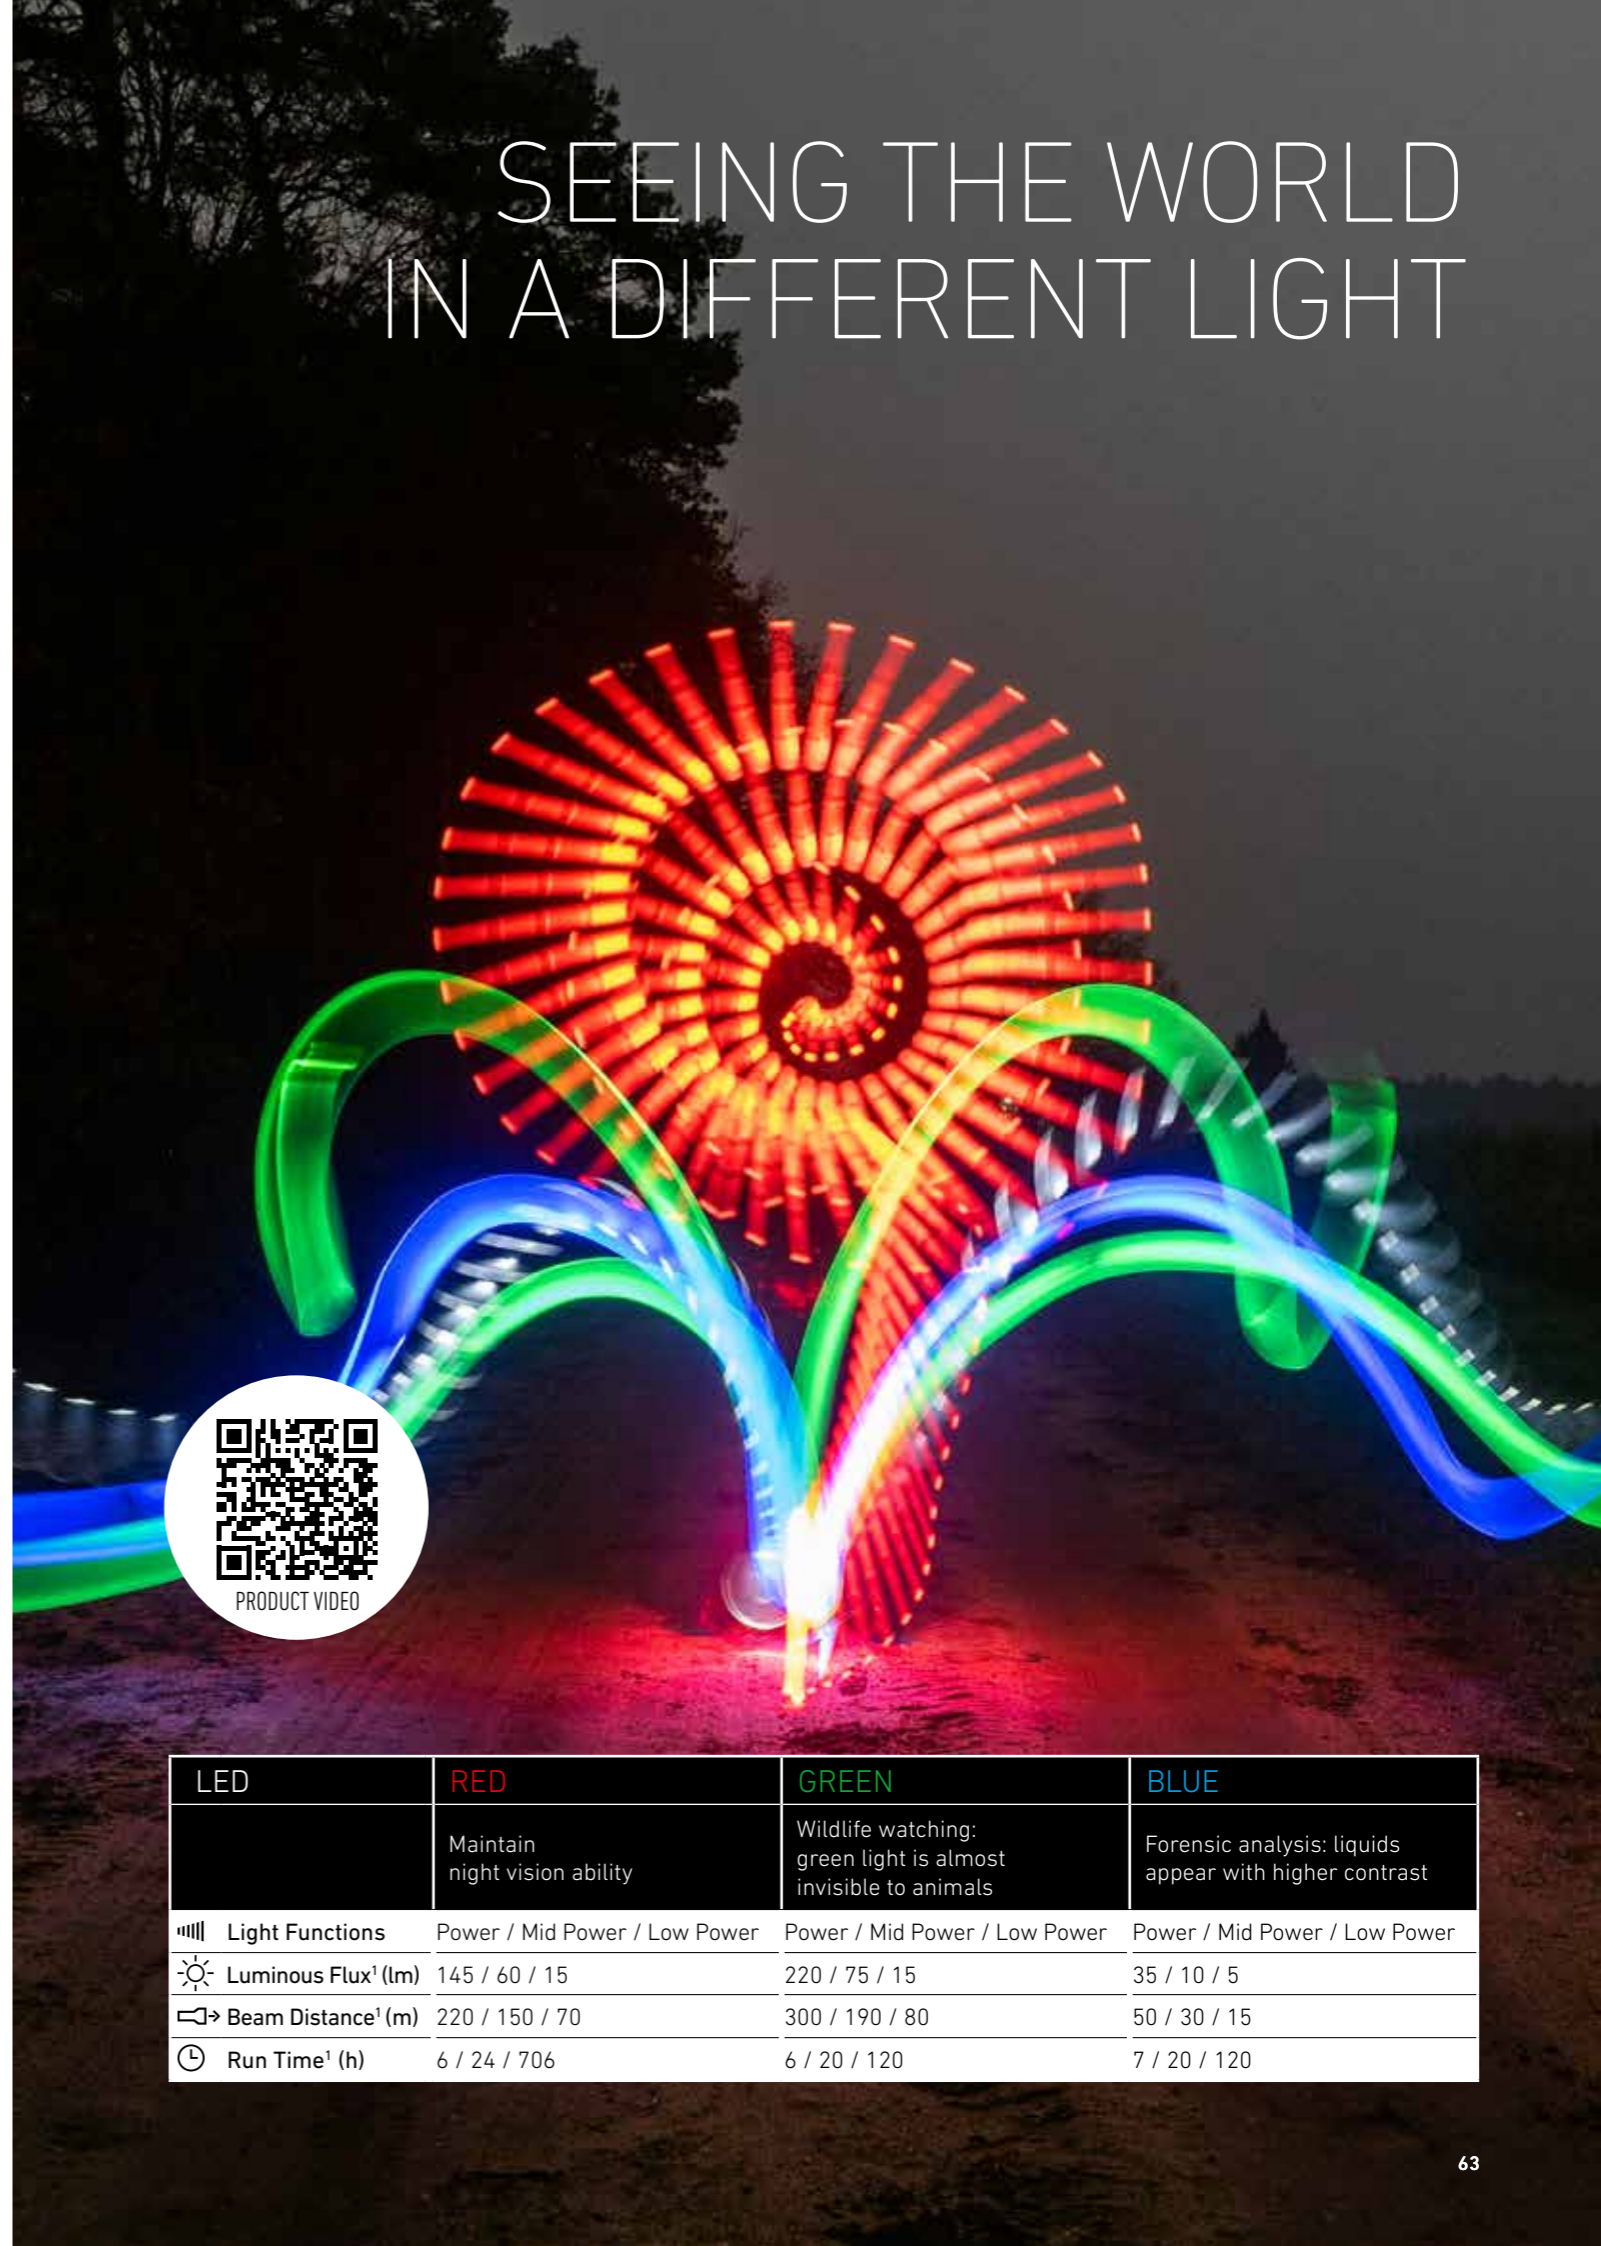

SEEING THE WORLD IN A DIFFERENT LIGHT

LED	RED	GREEN	BLUE
	Maintain night vision ability	Wildlife watching: green light is almost invisible to animals	Forensic analysis: liquids appear with higher contrast
▮ Light Functions	Power / Mid Power / Low Power	Power / Mid Power / Low Power	Power / Mid Power / Low Power
☀ Luminous Flux¹ (lm)	145 / 60 / 15	220 / 75 / 15	35 / 10 / 5
☞ Beam Distance¹ (m)	220 / 150 / 70	300 / 190 / 80	50 / 30 / 15
🕒 Run Time¹ (h)	6 / 24 / 706	6 / 20 / 120	7 / 20 / 120