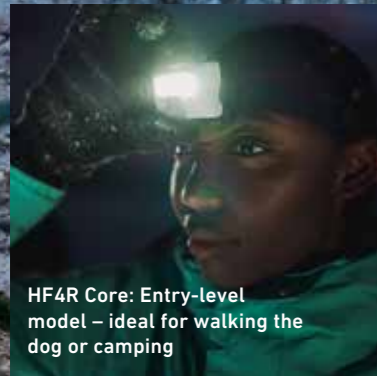

HF-SERIES NEW