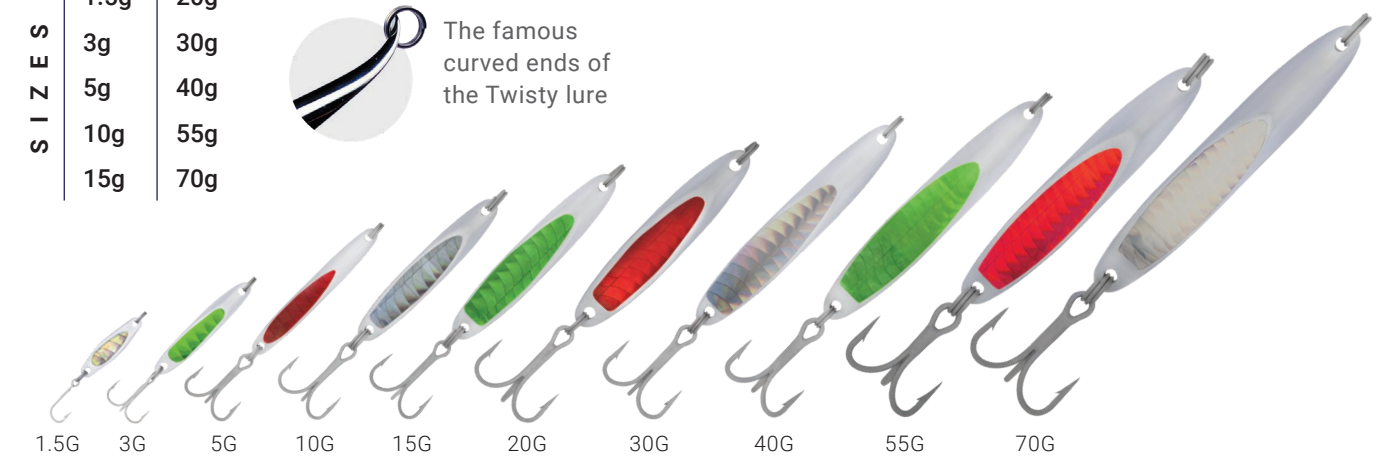

TWISTY CHROME™

All lures are available in chrome with either silver, red or green holographic sparkle.

SIZES

1.5g	20g
3g	30g
5g	40g
10g	55g
15g	70g

The famous curved ends of the Twisty lure

1.5G 3G 5G 10G 15G 20G 30G 40G 55G 70G

TWISTY GOLD™

SIZES

1.5g	20g
3g	30g
5g	40g
10g	55g
15g	70g

The famous curved ends of the Twisty lure

1.5G 5G 10G 15G 20G 30G 40G 55G 70G

METAL LURES™

OUTCAST JIG™

SIZES
40g
60g
80g