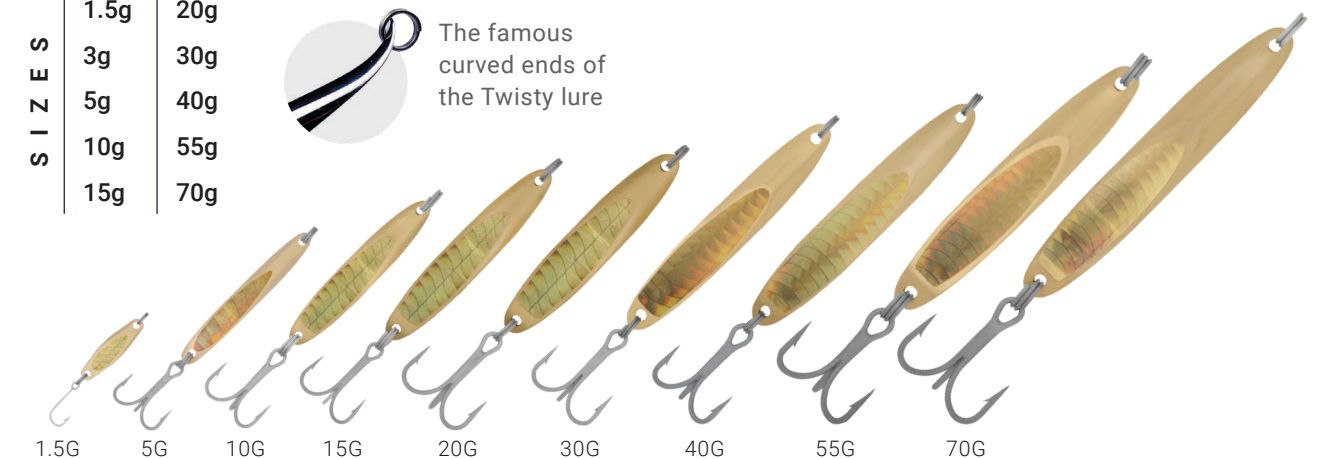

TWISTY CHROME™

All lures are available in chrome with either silver, red or green holographic sparkle.

SIZES

1.5g	20g
3g	30g
5g	40g
10g	55g
15g	70g

The famous curved ends of the Twisty lure

1.5G 3G 5G 10G 15G 20G 30G 40G 55G 70G

TWISTY GOLD™

SIZES

1.5g	20g
3g	30g
5g	40g
10g	55g
15g	70g

The famous curved ends of the Twisty lure

1.5G 5G 10G 15G 20G 30G 40G 55G 70G

METAL LURES™

OUTCAST JIG™

SIZES
40g
60g
80g