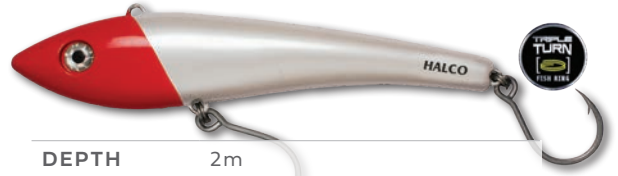

MAX 220™

DEPTH	2m
WEIGHT	180g
LENGTH	220mm
HOOKS	#9/0 Mustad inline singles
BUOYANCY	Rapid sinking
SPEED	2-15 knots