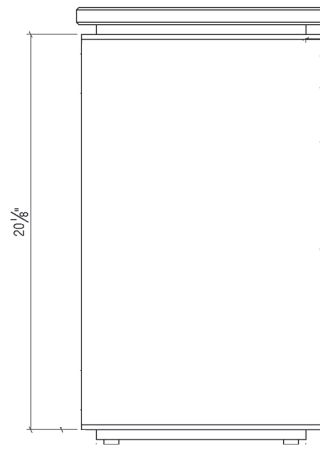

SQUARE SPOT TABLE

CUSTOMIZATION OPTIONS

Each Desiron piece is fully customizable and available in a variety of finishes. Contact your sales rep to inquire about customization requests and to receive finish samples.