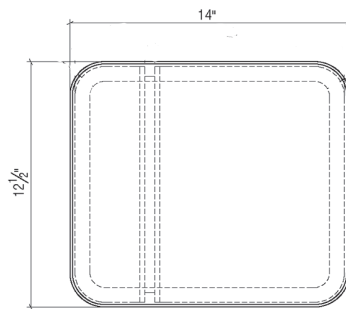

SQUARE SPOT TABLE

CUSTOMIZATION OPTIONS

Each Desiron piece is fully customizable and available in a variety of finishes. Contact your sales rep to inquire about customization requests and to receive finish samples.