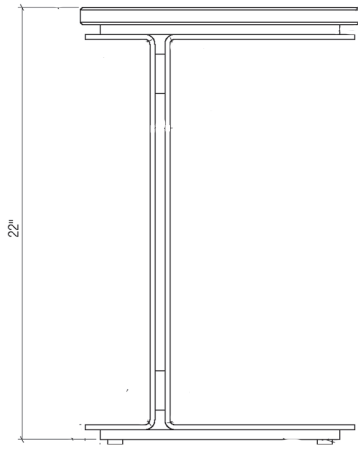

WORKSHOP / APD FOR DESIRON – CHARCOAL

W/APD FOR DESIRON SQUARE SPOT TABLE

Our square-top spot table equally presents the architectural elements of the collection. A solid wood micro-beveled top floats cantilevered atop a bent-metal leg with a metal return and echoing square foot. The streamlined table's asymmetrical take on the I-beam may have a slender profile, but the materials make for a sturdy piece that accommodates books and coffee for a residence, with applications for hospitality and commercial spaces as well.

DESIRON

SQUARE SPOT TABLE

CUSTOMIZATION OPTIONS

Each Desiron piece is fully customizable and available in a variety of finishes. Contact your sales rep to inquire about customization requests and to receive finish samples.

SHOWN IN CHARCOAL & DISTRESSED BRASS

SIZE 14" x 12.5" x 22"H

SKU 39WAPDSSPT

200 LEXINGTON AVE. SUITE 611 | NY, NY 10016

P 212.353.2600

INFO@DESIRON.COM | **DESIRON.COM**

DES | RON