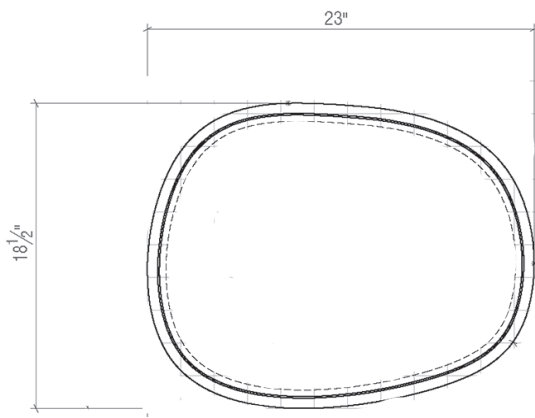

SMALL OTTOMAN

CUSTOMIZATION OPTIONS

Each Desiron piece is fully customizable and available in a variety of finishes. Contact your sales rep to inquire about customization requests and to receive finish samples.