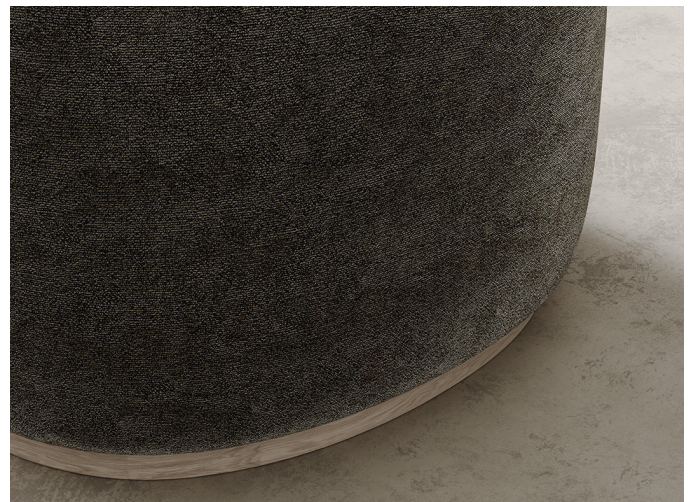

WORKSHOP / APD FOR DESIRON – QUARTZ

WORKSHOP / APD FOR DESIRON SMALL OTTOMAN

With a sculpturally rounded silhouette, this ottoman seems to float on an inset wood plinth. Its upholstery and wood finish coordinate with the materials in the other pieces of the Coffee Table Set. As an individual piece, it sits handsomely on its own, and as with every design in the collection can be upholstered in a custom fabric to express a unique aesthetic.

DESIRON

SMALL OTTOMAN

CUSTOMIZATION OPTIONS

Each Desiron piece is fully customizable and available in a variety of finishes. Contact your sales rep to inquire about customization requests and to receive finish samples.

SHOWN IN QUARTZ & UPHOLSTERY

SIZE 18.5" x 23" x 12" H

SKU 39WAPDOTS

200 LEXINGTON AVE. SUITE 611 | NY, NY 10016

P 212.353.2600

INFO@DESIRON.COM | **DESIRON.COM**

DES | IRON