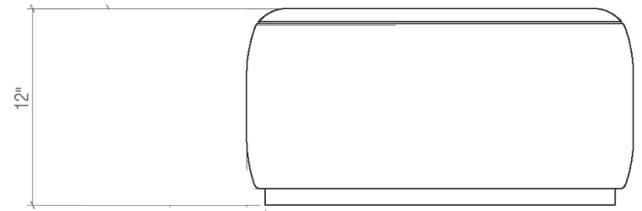

SMALL OTTOMAN

CUSTOMIZATION OPTIONS

Each Desiron piece is fully customizable and available in a variety of finishes. Contact your sales rep to inquire about customization requests and to receive finish samples.