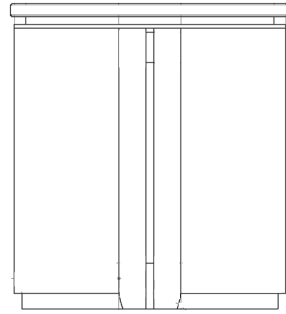

SIDE TABLE

CUSTOMIZATION OPTIONS

Each Desiron piece is fully customizable and available in a variety of finishes. Contact your sales rep to inquire about customization requests and to receive finish samples.