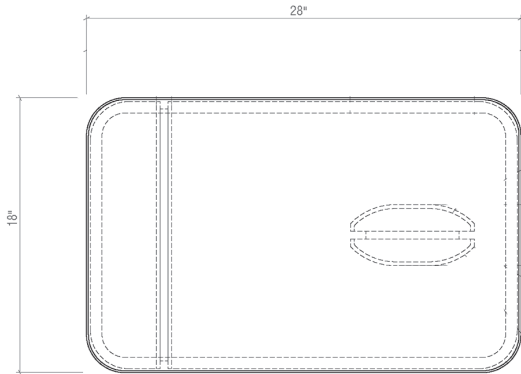

# WORKSHOP / APD FOR DESIRON SIDE TABLE

A radiused wood top with micro-beveled corners seemingly floats upon a reimagined version of the classic T-shaped base. A beautifully sculpted wood leg stands in contrast to a streamlined planar leg composed of two bent metal planes in dynamic opposition, joined by wooden stretchers. The intriguing composition harmoniously juxtaposes forms and material connections with stunning, deliberate reveals.

# SIDE TABLE

**SIZE** 28" x 18" x 20" H

**SKU** 39WAPDST

200 LEXINGTON AVE. SUITE 611 | NY, NY 10016

P 212.353.2600

INFO@DESIRON.COM | **DESIRON.COM**

DES | IRON