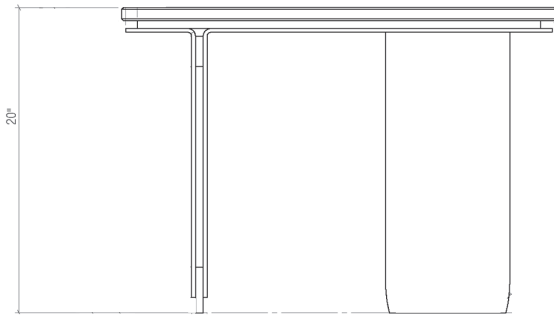

# WORKSHOP / APD FOR DESIRON SIDE TABLE

A radiused wood top with micro-beveled corners seemingly floats upon a reimagined version of the classic T-shaped base. A beautifully sculpted wood leg stands in contrast to a streamlined planar leg composed of two bent metal planes in dynamic opposition, joined by wooden stretchers. The intriguing composition harmoniously juxtaposes forms and material connections with stunning, deliberate reveals.

# SIDE TABLE

**SIZE** 28" x 18" x 20" H

**SKU** 39WAPDST

200 LEXINGTON AVE. SUITE 611 | NY, NY 10016

P 212.353.2600

INFO@DESIRON.COM | **DESIRON.COM**

DES | IRON