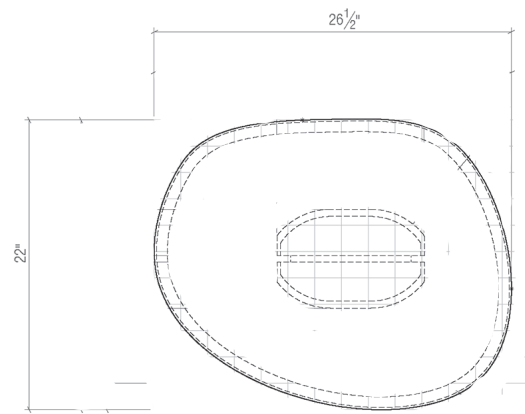

SATELLITE TABLE

CUSTOMIZATION OPTIONS

Each Desiron piece is fully customizable and available in a variety of finishes. Contact your sales rep to inquire about customization requests and to receive finish samples.