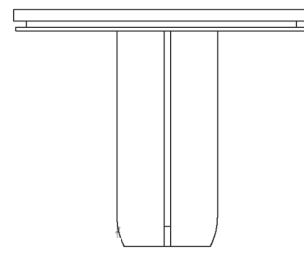

SATELLITE TABLE

CUSTOMIZATION OPTIONS

Each Desiron piece is fully customizable and available in a variety of finishes. Contact your sales rep to inquire about customization requests and to receive finish samples.