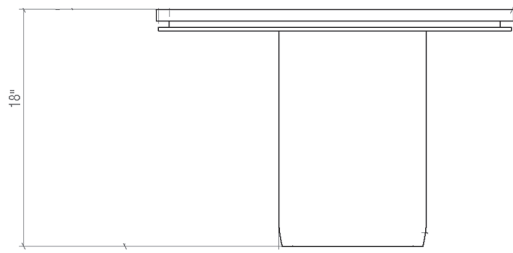

SATELLITE TABLE

CUSTOMIZATION OPTIONS

Each Desiron piece is fully customizable and available in a variety of finishes. Contact your sales rep to inquire about customization requests and to receive finish samples.