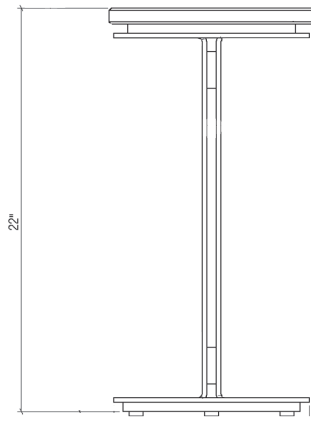

ROUND SPOT TABLE

CUSTOMIZATION OPTIONS

Each Desiron piece is fully customizable and available in a variety of finishes. Contact your sales rep to inquire about customization requests and to receive finish samples.