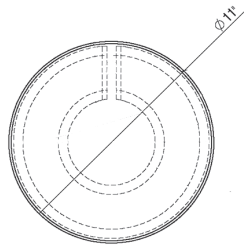

ROUND SPOT TABLE

CUSTOMIZATION OPTIONS

Each Desiron piece is fully customizable and available in a variety of finishes. Contact your sales rep to inquire about customization requests and to receive finish samples.