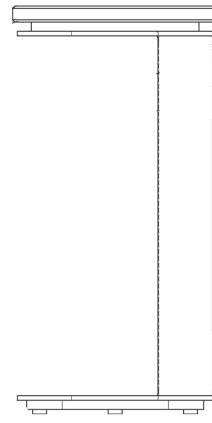

DES | IRON

WORKSHOP / APD FOR DESIRON – CHARCOAL

WORKSHOP/APD FOR DESIRON ROUND SPOT TABLE

A round solid wood micro-beveled top floats cantilevered atop a bent-metal leg with a metal return and echoing circular foot. The asymmetrical take on the I-beam is decidedly contemporary without being overly reductive. The streamlined spot table presents hallmarks of the collection and can easily accommodate a laptop or movie snacks for residences, while also working beautifully within hospitality and commercial settings.

ROUND SPOT TABLE

CUSTOMIZATION OPTIONS

Each Desiron piece is fully customizable and available in a variety of finishes. Contact your sales rep to inquire about customization requests and to receive finish samples.

SHOWN IN CHARCOAL & DISTRESSED BRASS

SIZE 11" dia x 22" H

SKU 39WAPDRSPT

200 LEXINGTON AVE. SUITE 611 | NY, NY 10016

P 212.353.2600

INFO@DESIRON.COM | **DESIRON.COM**

DES | IRON