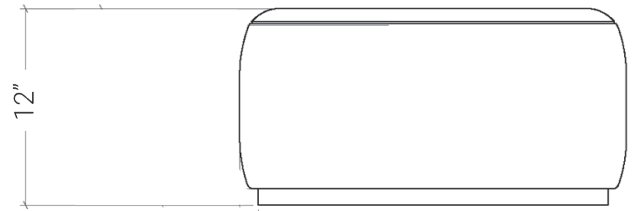

LARGE OTTOMAN

CUSTOMIZATION OPTIONS

Each Desiron piece is fully customizable and available in a variety of finishes. Contact your sales rep to inquire about customization requests and to receive finish samples.