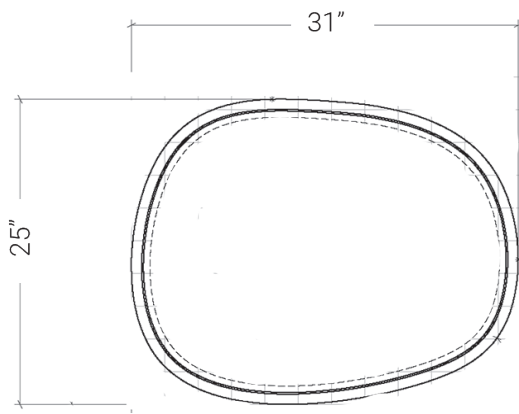

LARGE OTTOMAN

CUSTOMIZATION OPTIONS

Each Desiron piece is fully customizable and available in a variety of finishes. Contact your sales rep to inquire about customization requests and to receive finish samples.