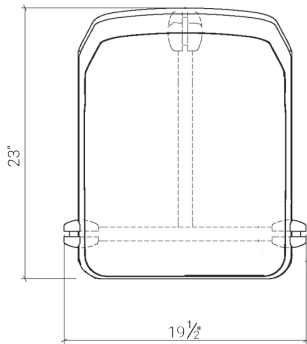

DINING CHAIR

CUSTOMIZATION OPTIONS

Each Desiron piece is fully customizable and available in a variety of finishes. Contact your sales rep to inquire about customization requests and to receive finish samples.