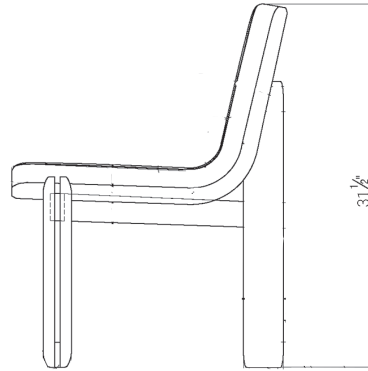

DINING CHAIR

CUSTOMIZATION OPTIONS

Each Desiron piece is fully customizable and available in a variety of finishes. Contact your sales rep to inquire about customization requests and to receive finish samples.